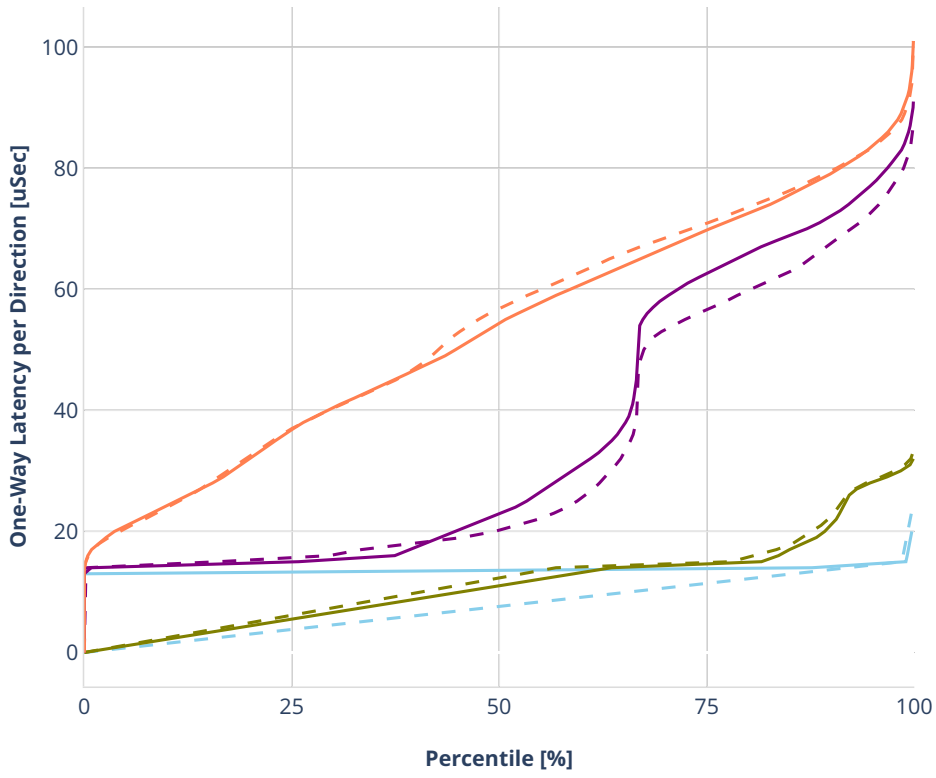

### Latency: avf-eth-l2bdbasemaclrn-eth-2vhostvr1024-1vm-vppl2xc

- No-load.
- Low-load, 10% PDR.
- Mid-load, 50% PDR.
- High-load, 90% PDR.