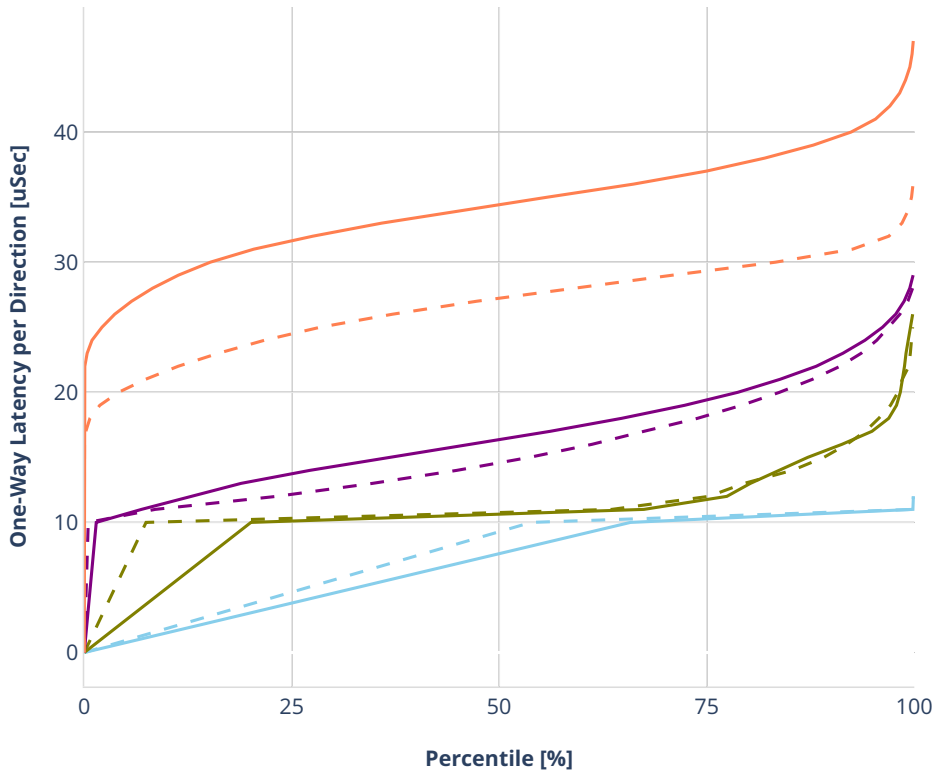

Latency: avf-dot1q-l2xcbase

- No-load.
- Low-load, 10% PDR.
- Mid-load, 50% PDR.
- High-load, 90% PDR.