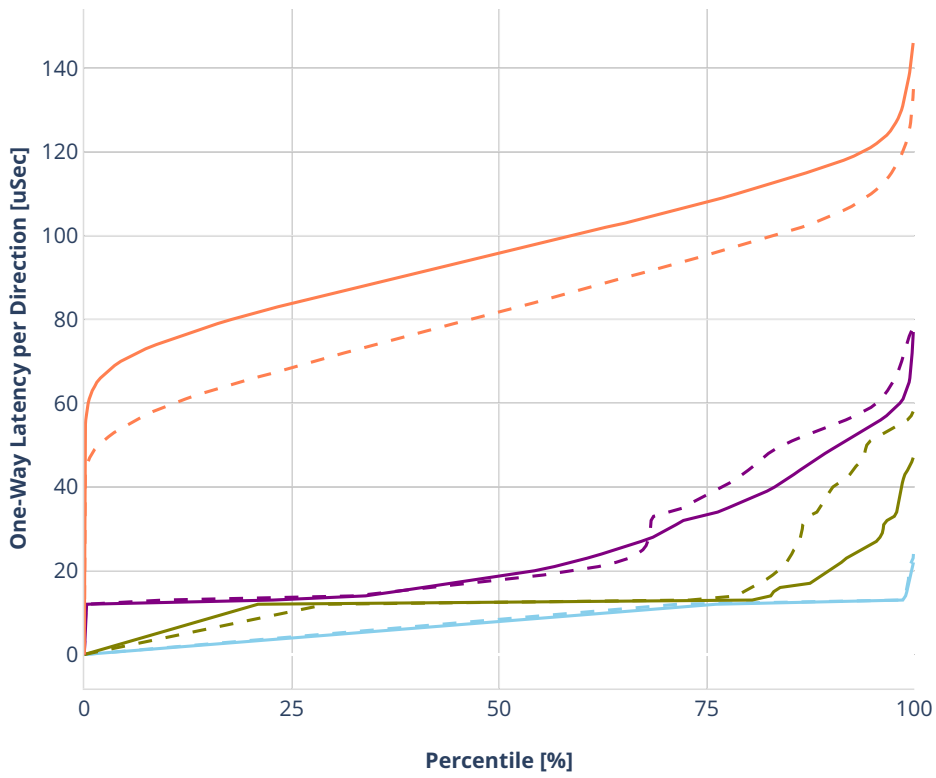

Latency: avf-dot1q-l2xcbase-eth-2vhostvr1024-1vm

- No-load.
- Low-load, 10% PDR.
- Mid-load, 50% PDR.
- High-load, 90% PDR.