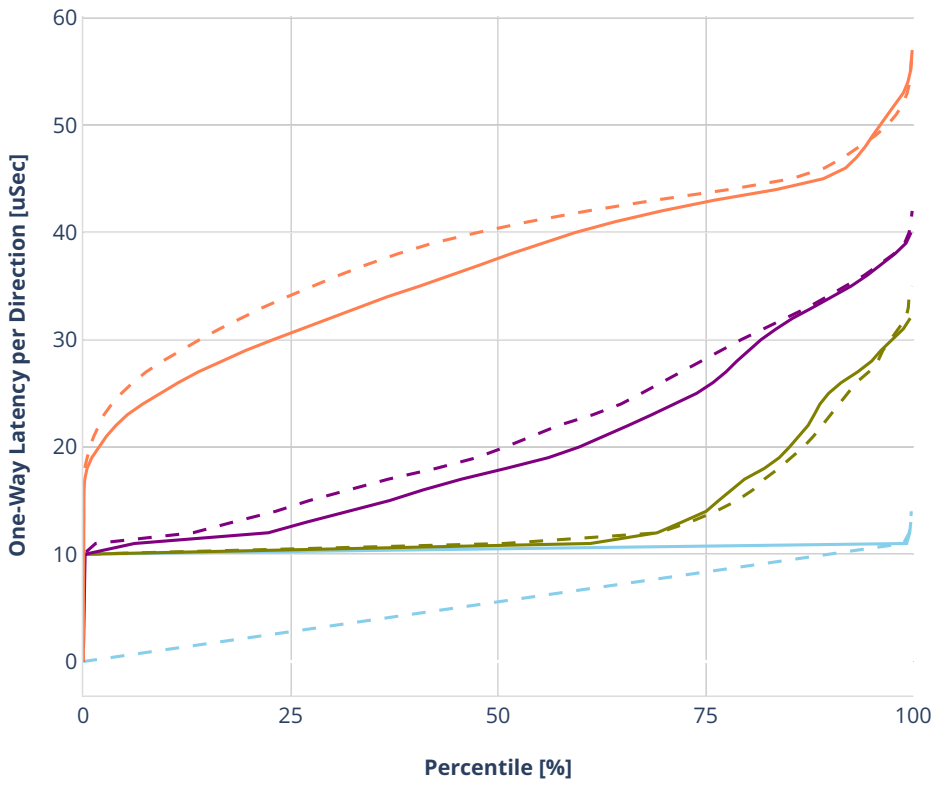

### Latency: avf-dot1q-l2bdbasemaclrn

- No-load.
- Low-load, 10% PDR.
- Mid-load, 50% PDR.
- High-load, 90% PDR.