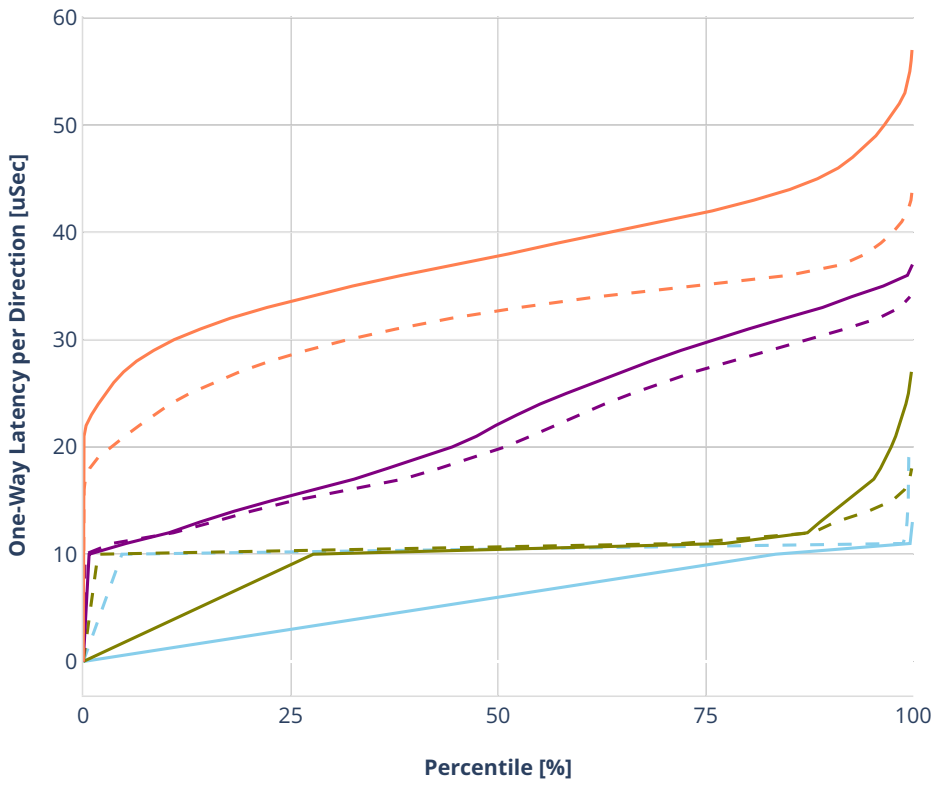

Latency: avf-dot1q-ip4base

- No-load.
- Low-load, 10% PDR.
- Mid-load, 50% PDR.
- High-load, 90% PDR.