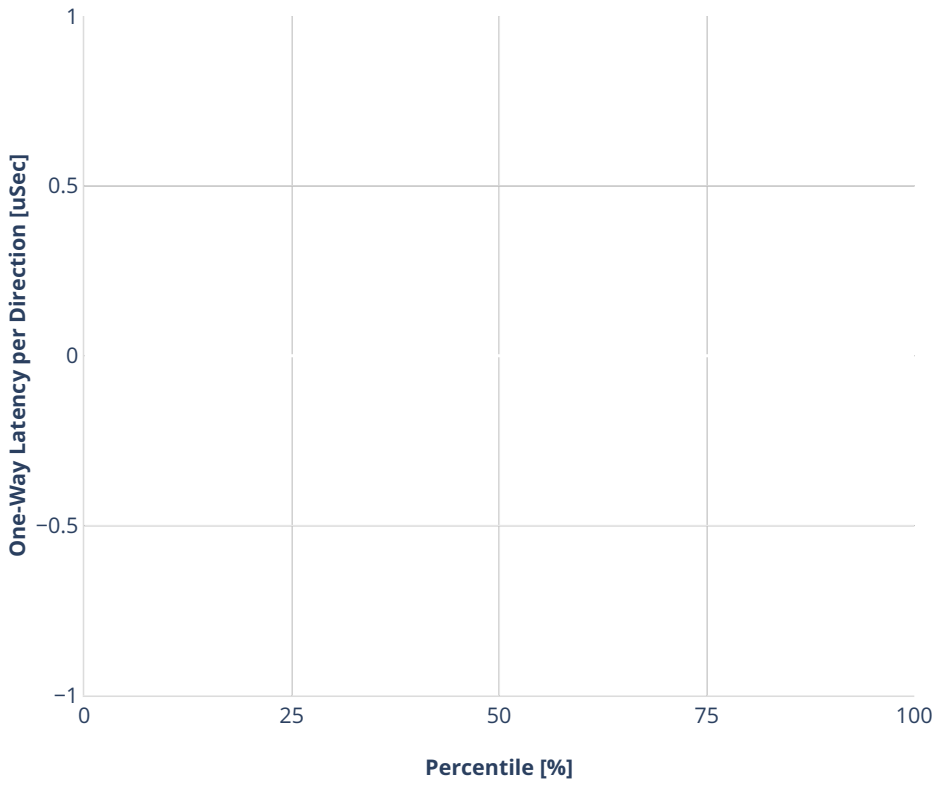

Latency: ethip4vxlan-l2bdbasemaclrn-eth-iacldstbase-noacl-2vhostvr1024-1vm

- No-load.
- Low-load, 10% PDR.
- Mid-load, 50% PDR.
- High-load, 90% PDR.