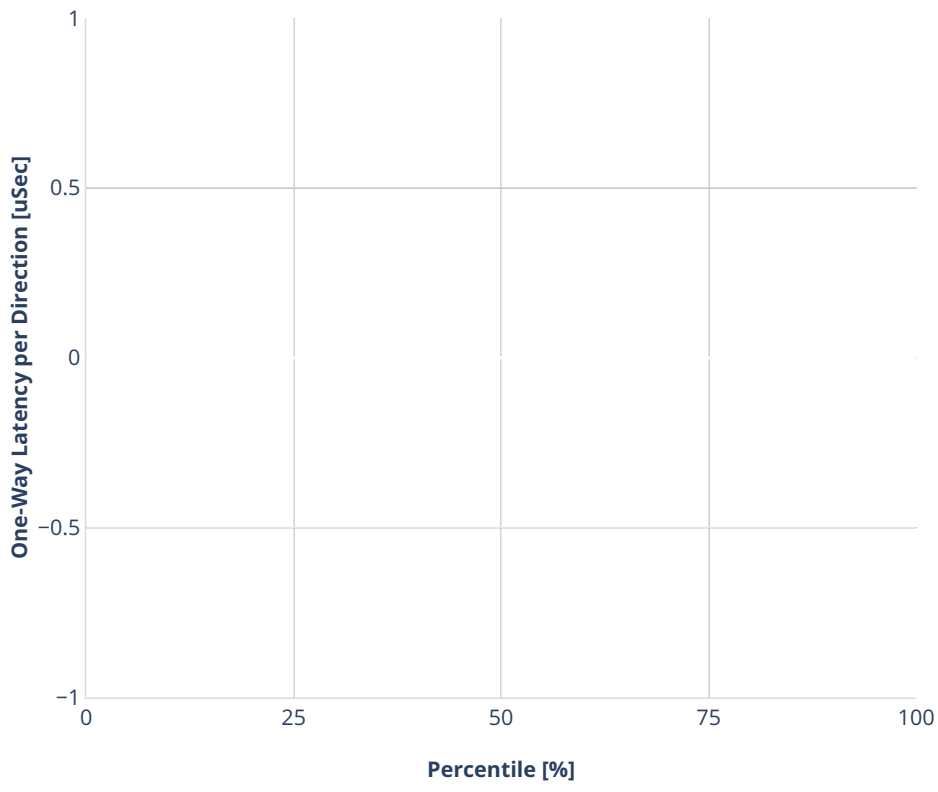

ency: ethip4vxlan-l2bdbasemaclrn-eth-iacldstbase-aclpermitreflect-2vhostvr1024-1'

- No-load.
- Low-load, 10% PDR.
- Mid-load, 50% PDR.
- High-load, 90% PDR.