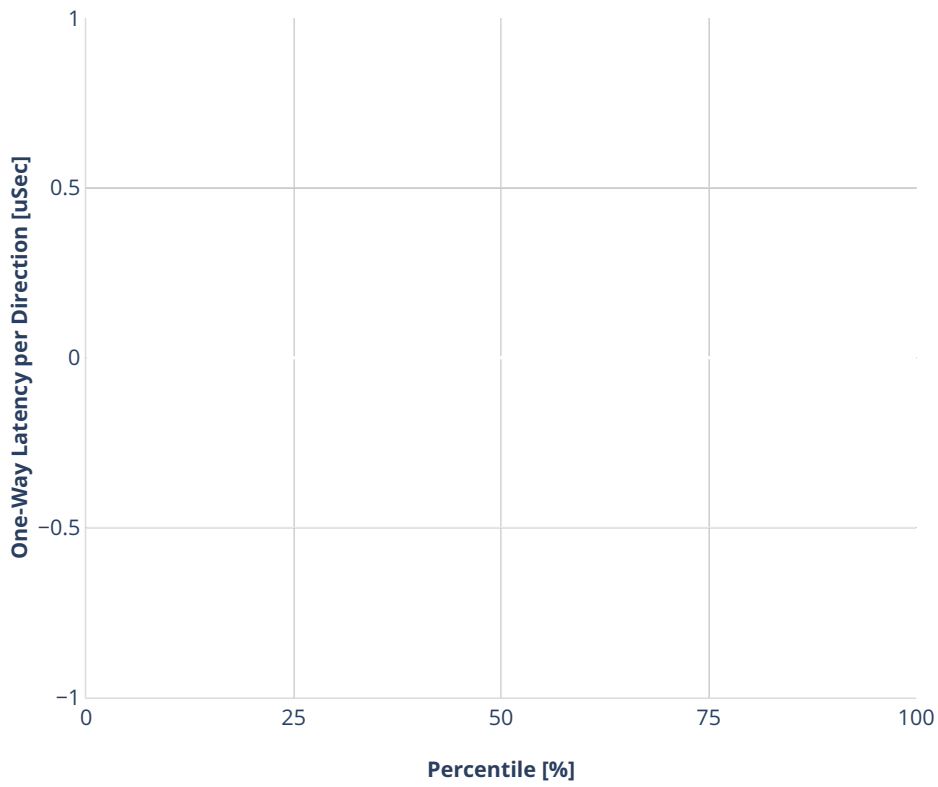

Latency: avf-ethip4vxlan-l2bdbasemaclrn-eth-iacldstbase-noacl-2vhostvr1024-1vm

- No-load.
- Low-load, 10% PDR.
- Mid-load, 50% PDR.
- High-load, 90% PDR.