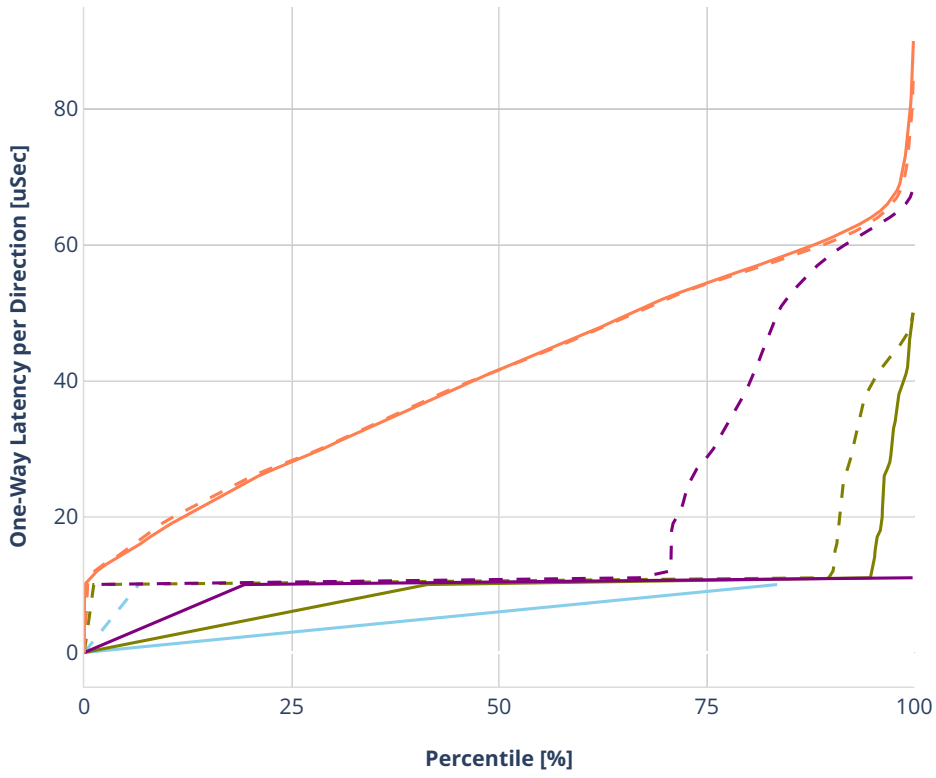

### Latency: ethip6-ip6scale2m

- No-load.
- Low-load, 10% PDR.
- Mid-load, 50% PDR.
- High-load, 90% PDR.