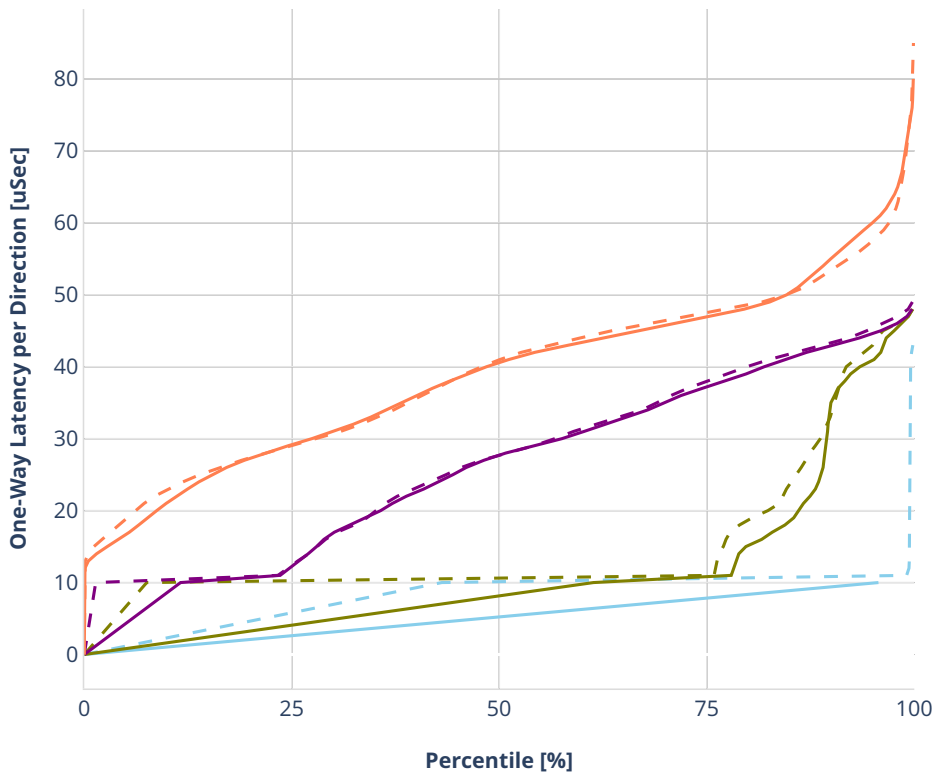

### Latency: ethip6-ip6scale20k

- No-load.
- Low-load, 10% PDR.
- Mid-load, 50% PDR.
- High-load, 90% PDR.