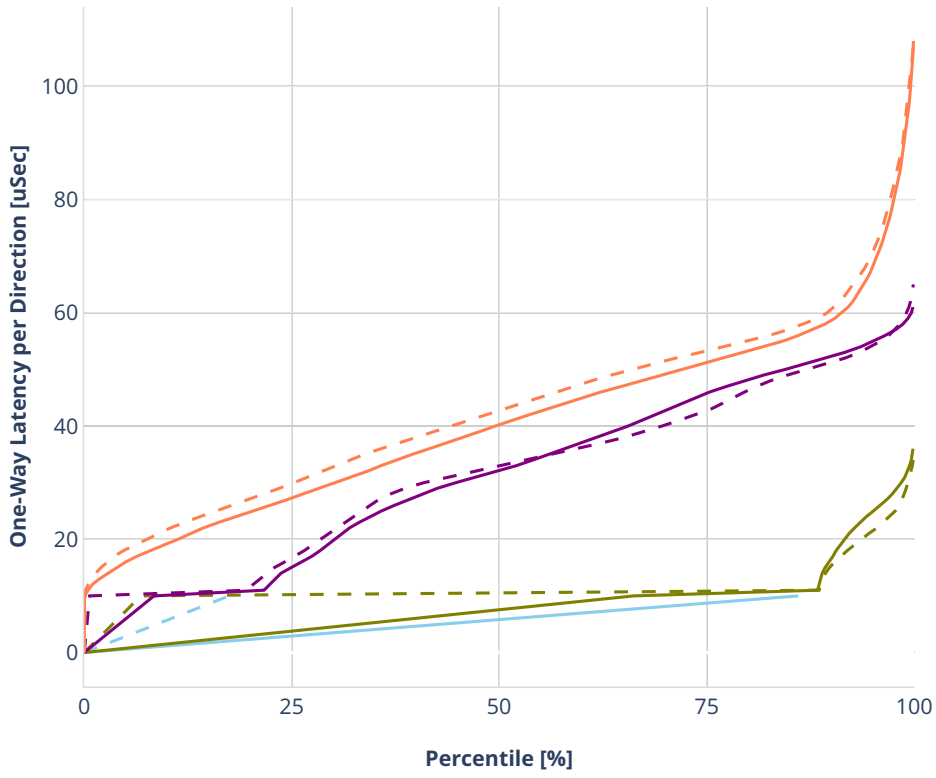

Latency: ethip6-ip6scale200k

- No-load.
- Low-load, 10% PDR.
- Mid-load, 50% PDR.
- High-load, 90% PDR.