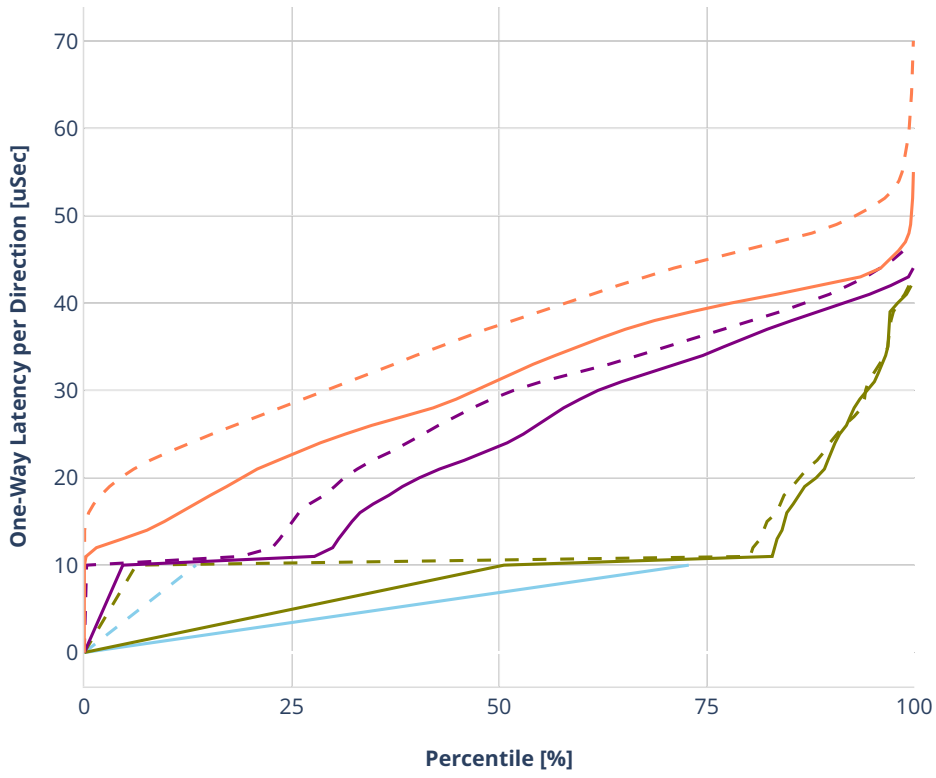

Latency: dot1q-ip6base

- No-load.
- Low-load, 10% PDR.
- Mid-load, 50% PDR.
- High-load, 90% PDR.