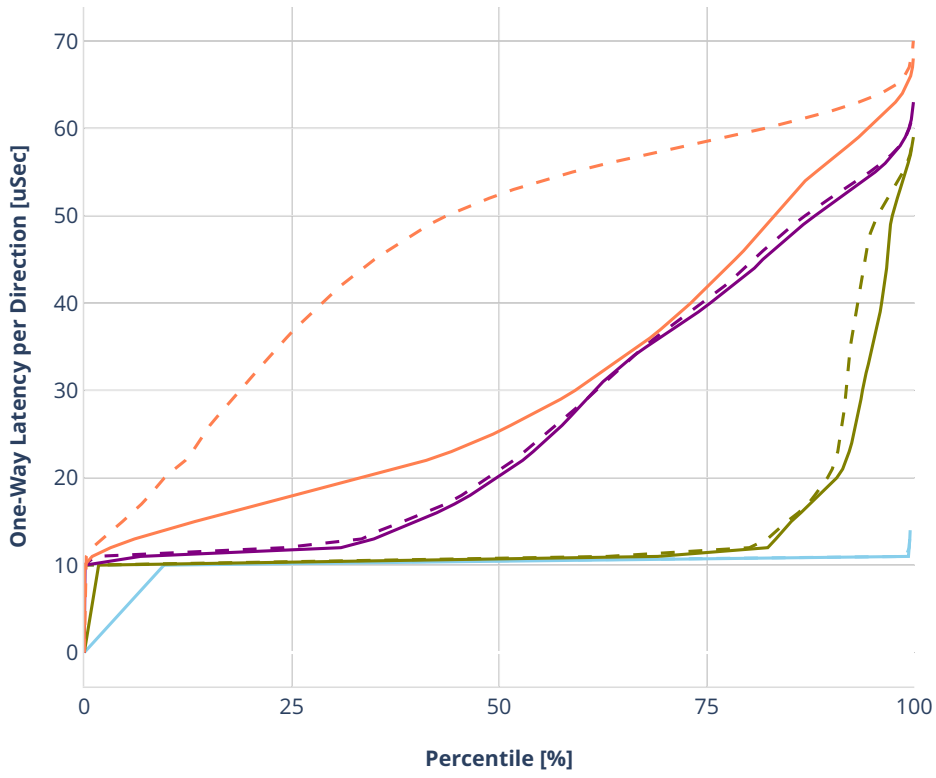

Latency: avf-ethip6-ip6scale2m

- No-load.
- Low-load, 10% PDR.
- Mid-load, 50% PDR.
- High-load, 90% PDR.