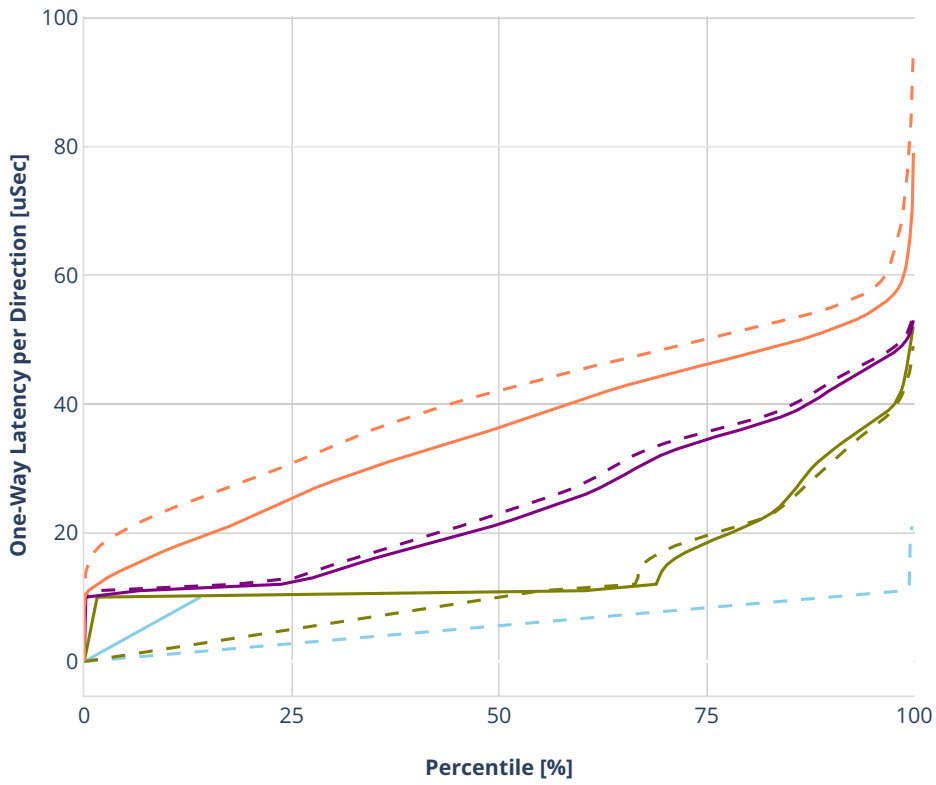

### Latency: avf-ethip6-ip6scale200k

- No-load.
- Low-load, 10% PDR.
- Mid-load, 50% PDR.
- High-load, 90% PDR.