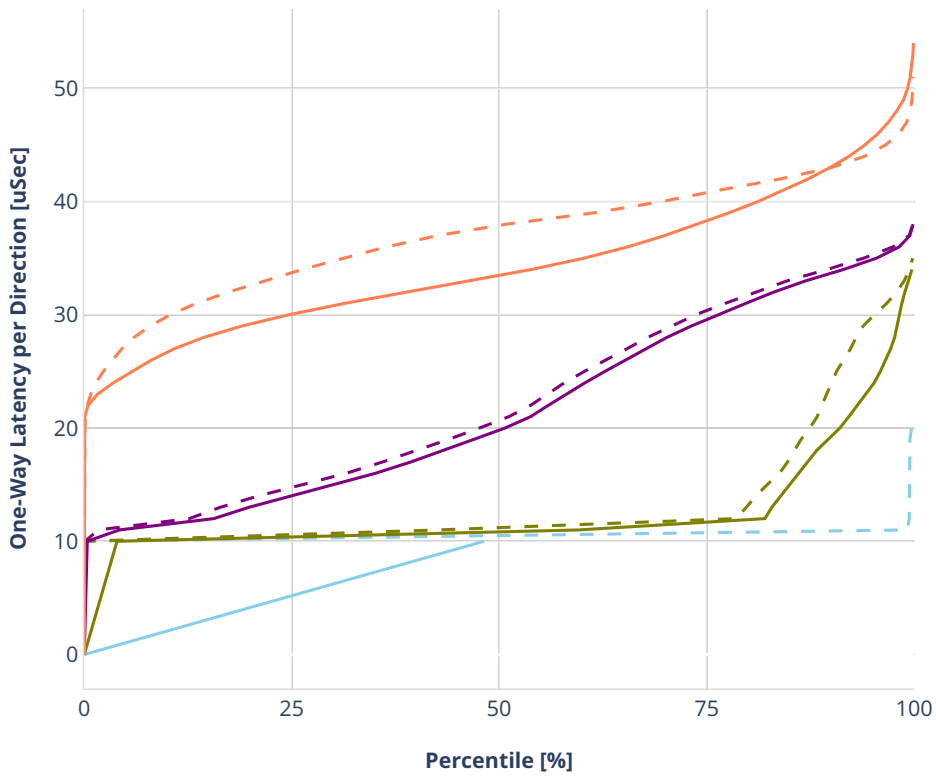

Latency: avf-ethip6-ip6base

- No-load.
- Low-load, 10% PDR.
- Mid-load, 50% PDR.
- High-load, 90% PDR.