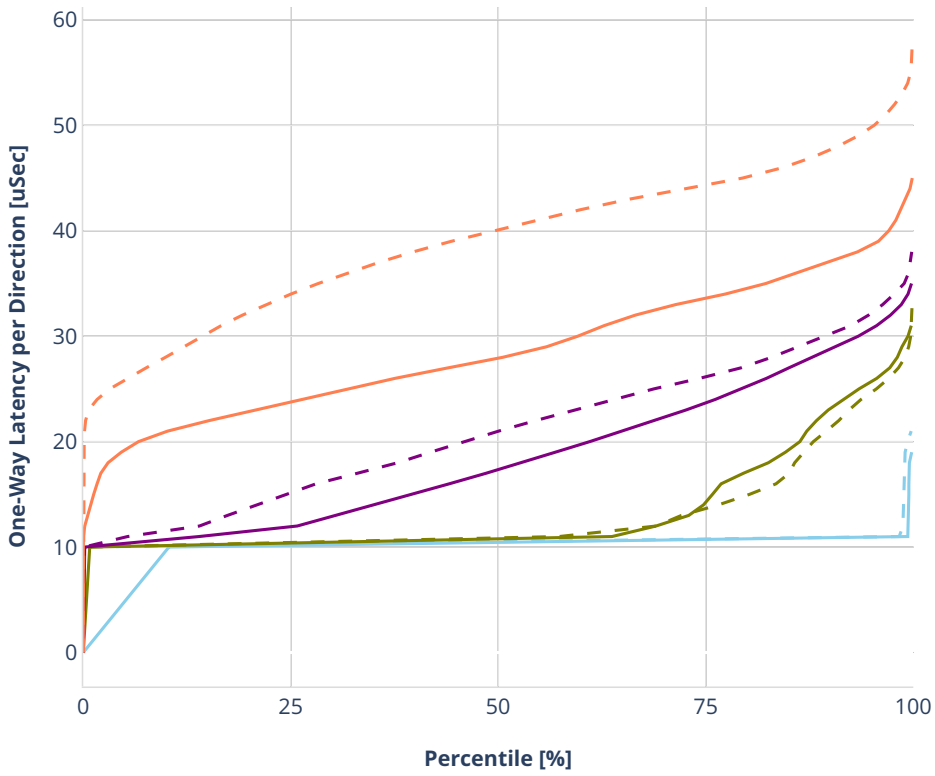

Latency: avf-dot1q-ip6base

- No-load.
- Low-load, 10% PDR.
- Mid-load, 50% PDR.
- High-load, 90% PDR.