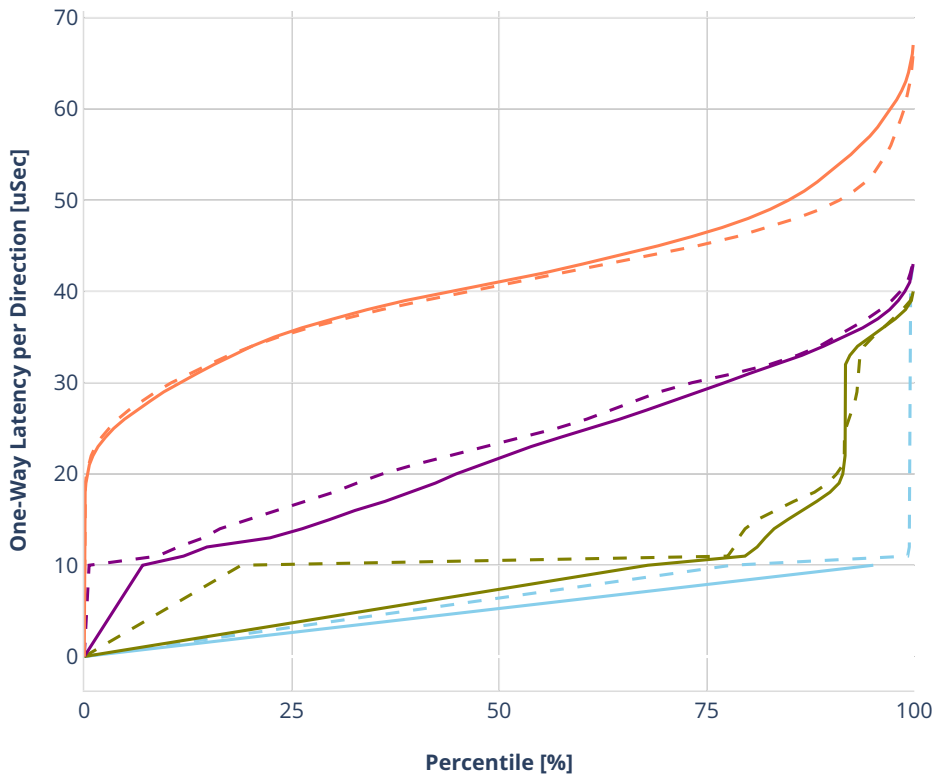

Latency: ethip4-ip4scale2m

- No-load.
- Low-load, 10% PDR.
- Mid-load, 50% PDR.
- High-load, 90% PDR.