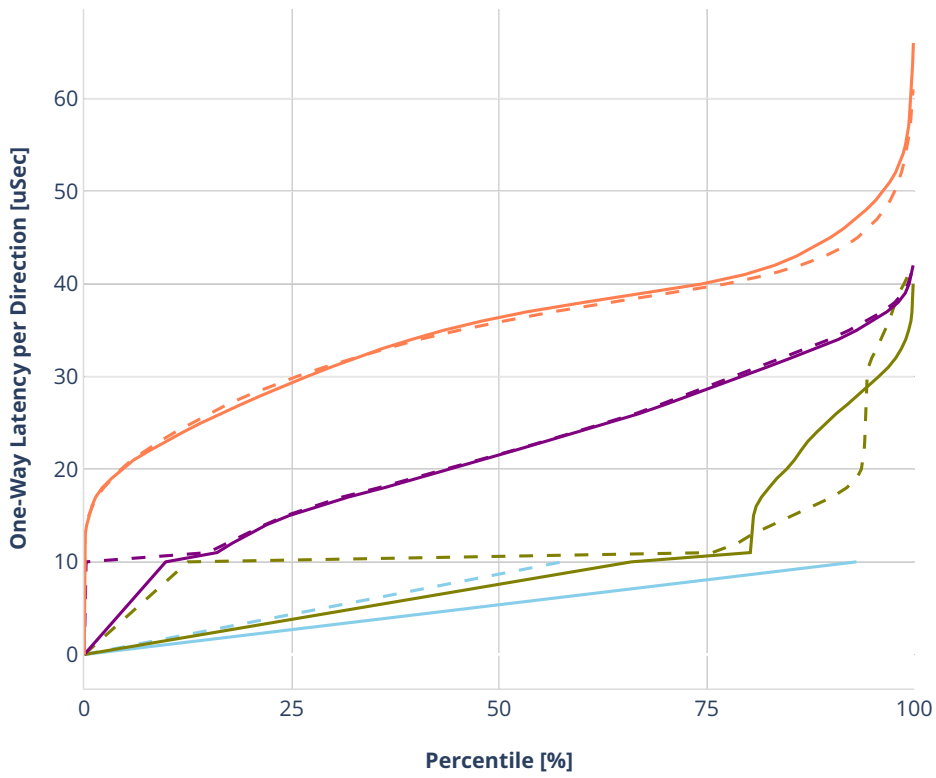

### Latency: ethip4-ip4scale2m-rnd

- No-load.
- Low-load, 10% PDR.
- Mid-load, 50% PDR.
- High-load, 90% PDR.