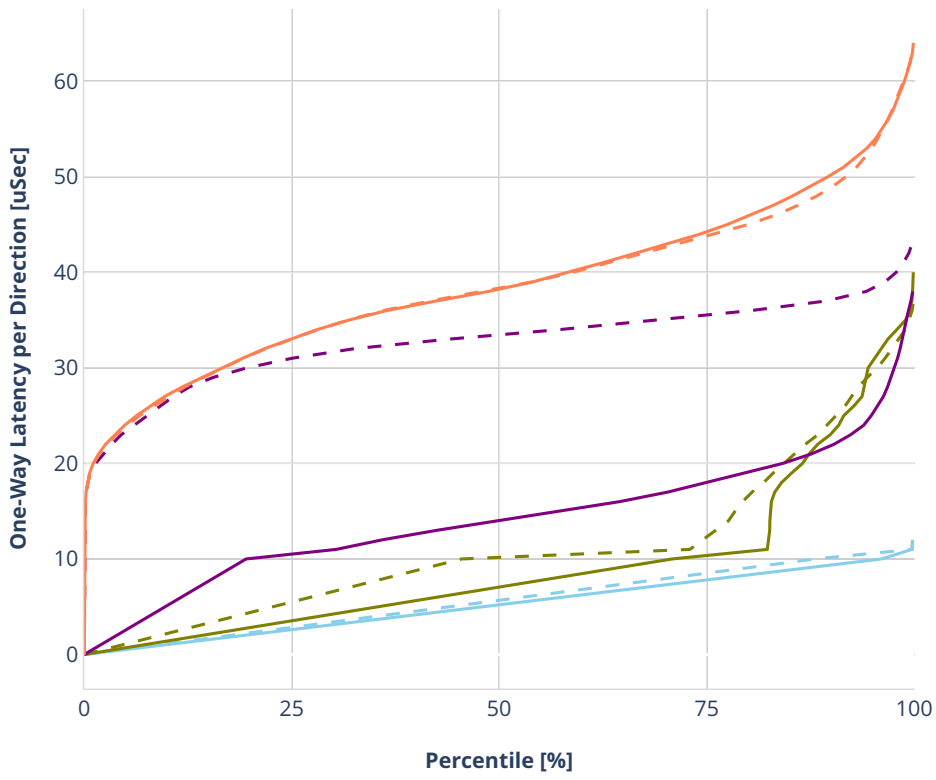

Latency: ethip4-ip4scale200k

- No-load.
- Low-load, 10% PDR.
- Mid-load, 50% PDR.
- High-load, 90% PDR.