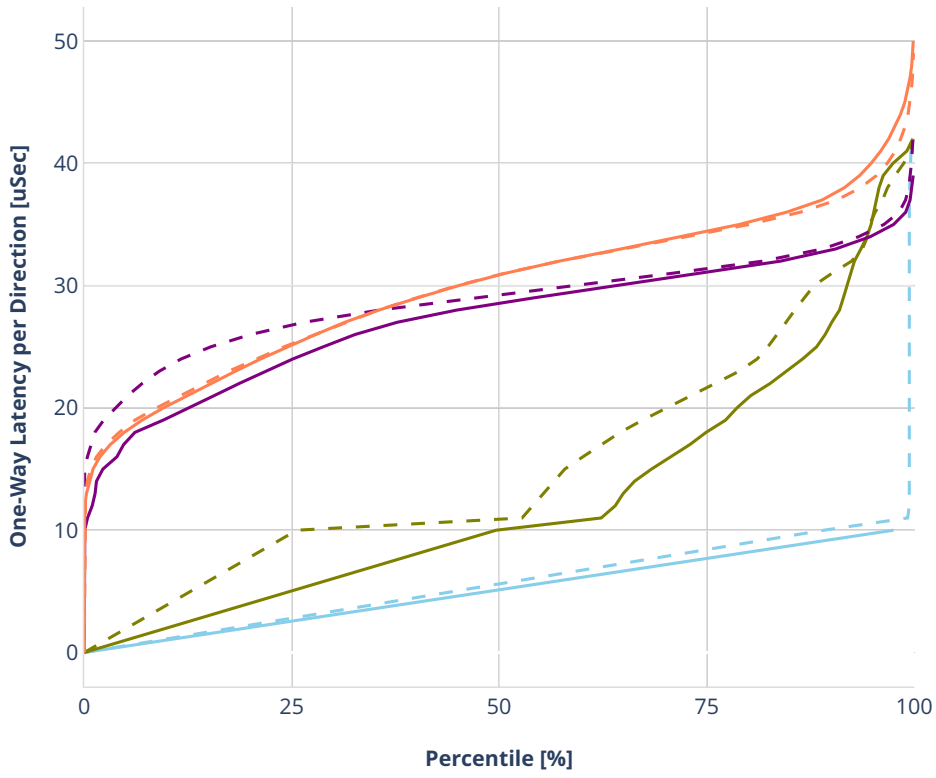

Latency: ethip4-ip4base

- No-load.
- Low-load, 10% PDR.
- Mid-load, 50% PDR.
- High-load, 90% PDR.