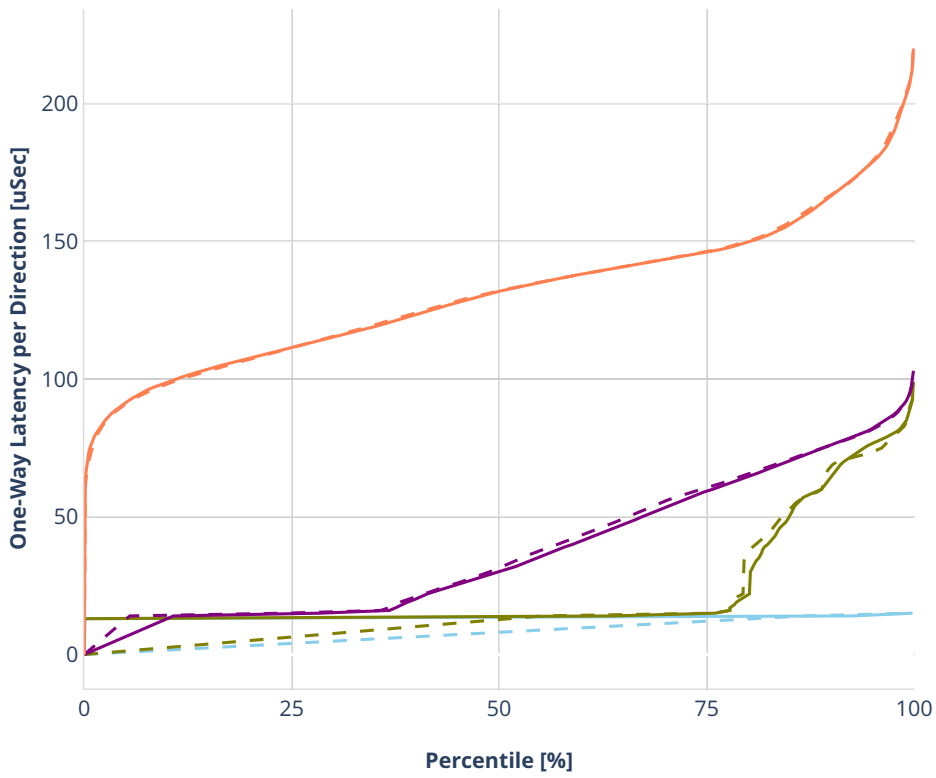

### Latency: ethip4-ip4base-eth-2memif-1dcr

- No-load.
- Low-load, 10% PDR.
- Mid-load, 50% PDR.
- High-load, 90% PDR.