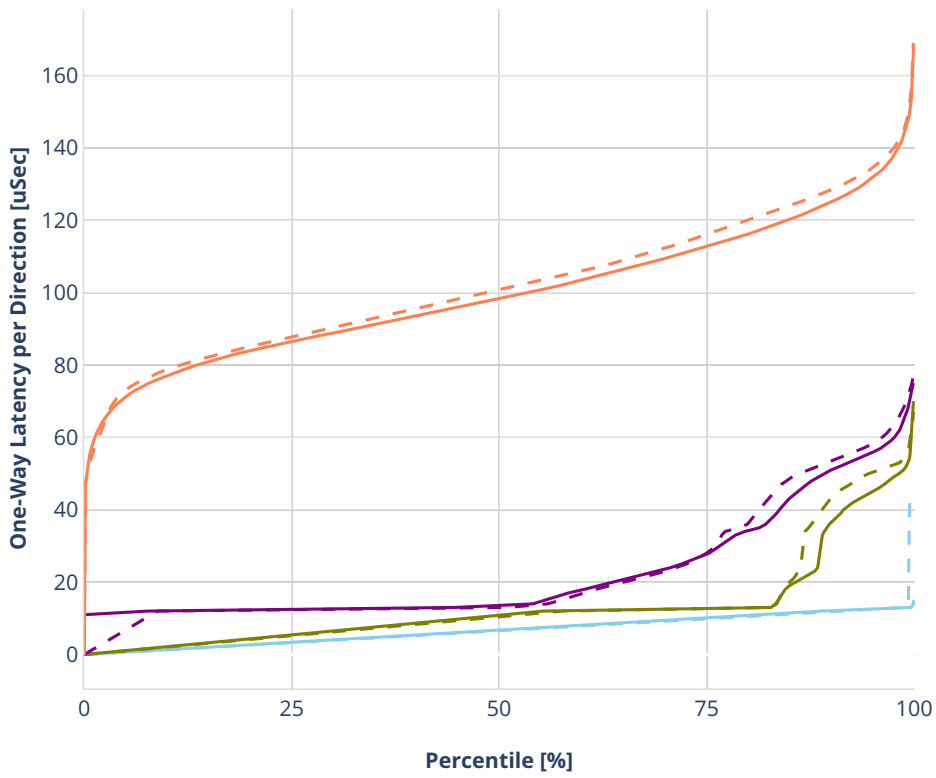

Latency: eth-l2xcbase-eth-2vhostvr1024-1vm

- No-load.
- Low-load, 10% PDR.
- Mid-load, 50% PDR.
- High-load, 90% PDR.