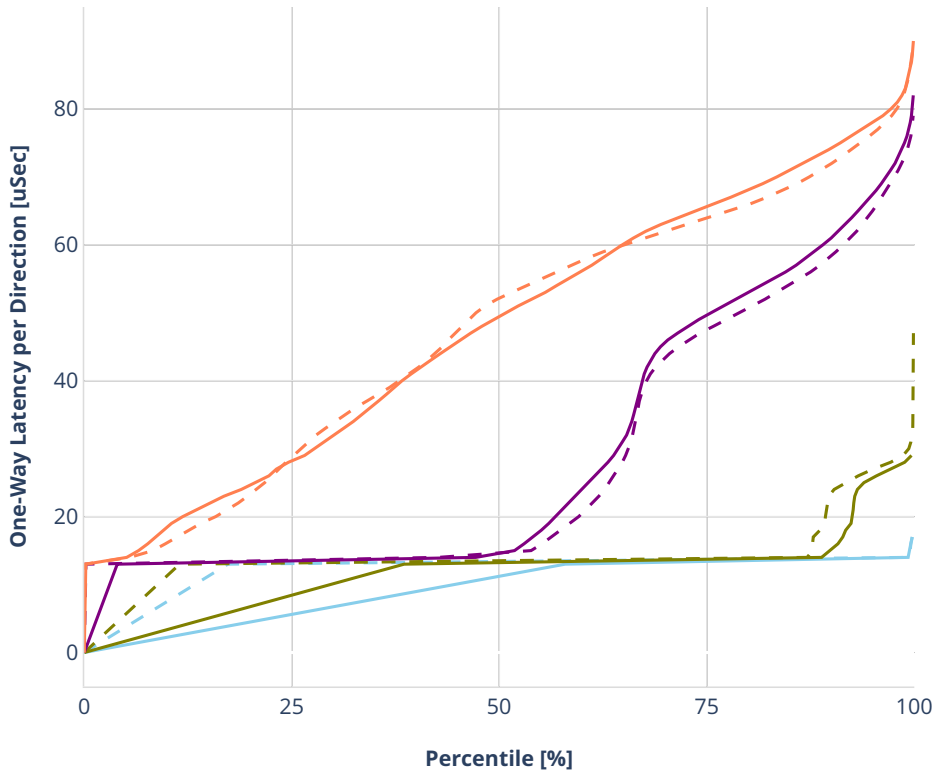

Latency: eth-l2xcbase-eth-2vhostvr1024-1vm-vppl2xc

- No-load.
- Low-load, 10% PDR.
- Mid-load, 50% PDR.
- High-load, 90% PDR.