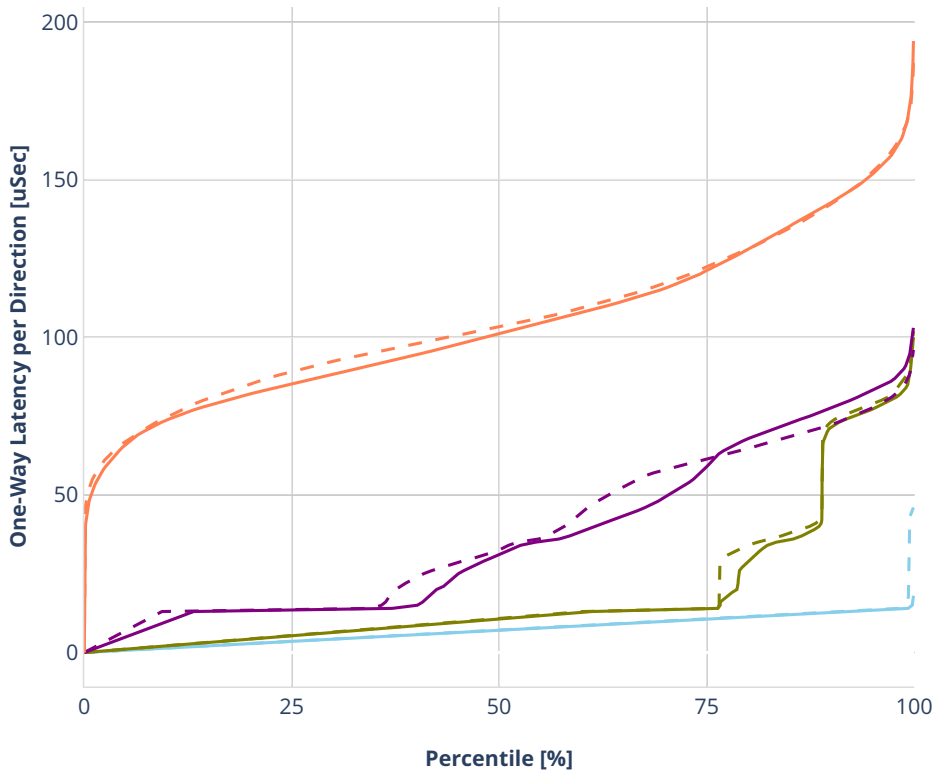

### Latency: eth-l2bdbasemaclrn-eth-2vhostvr1024-1vm

- No-load.
- Low-load, 10% PDR.
- Mid-load, 50% PDR.
- High-load, 90% PDR.