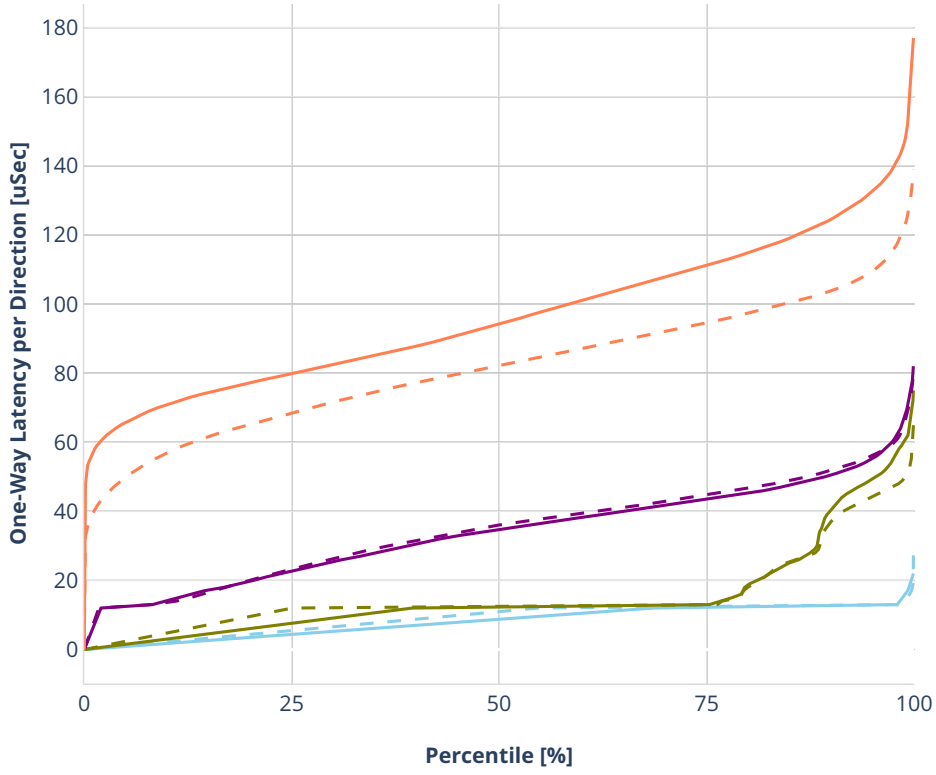

Latency: dot1q-l2xcbase-eth-2vhostvr1024-1vm

- No-load.
- Low-load, 10% PDR.
- Mid-load, 50% PDR.
- High-load, 90% PDR.