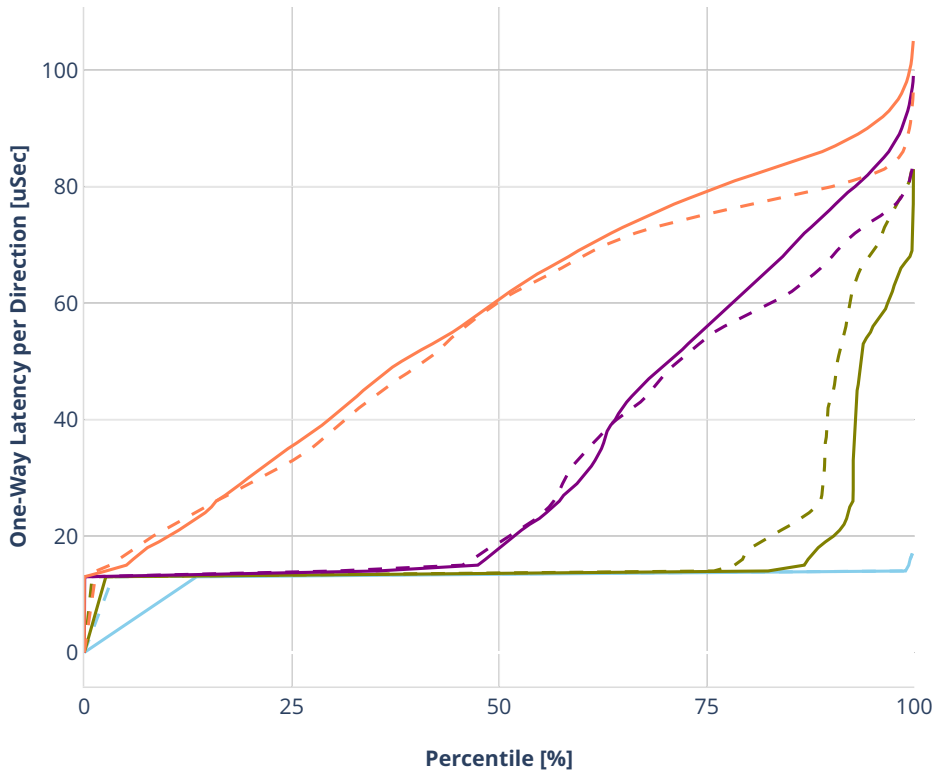

Latency: dot1q-l2xbase-eth-2vhostvr1024-1vm-vppl2xc

- No-load.
- Low-load, 10% PDR.
- Mid-load, 50% PDR.
- High-load, 90% PDR.