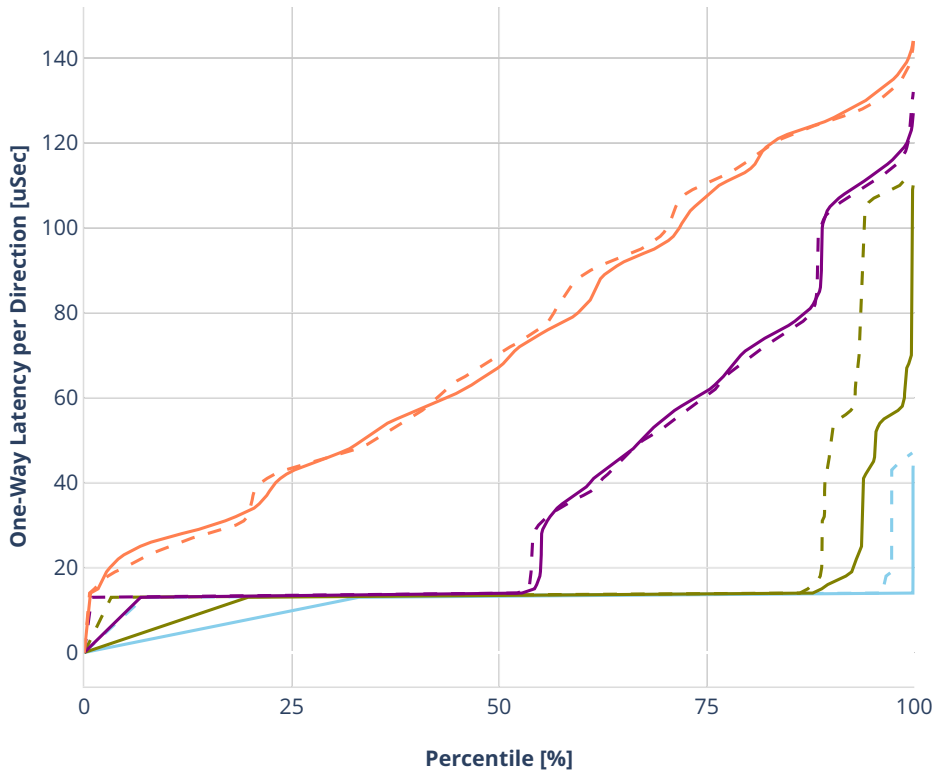

Latency: dot1q-l2bdbasemaclrn-gbp

- No-load.
- Low-load, 10% PDR.
- Mid-load, 50% PDR.
- High-load, 90% PDR.