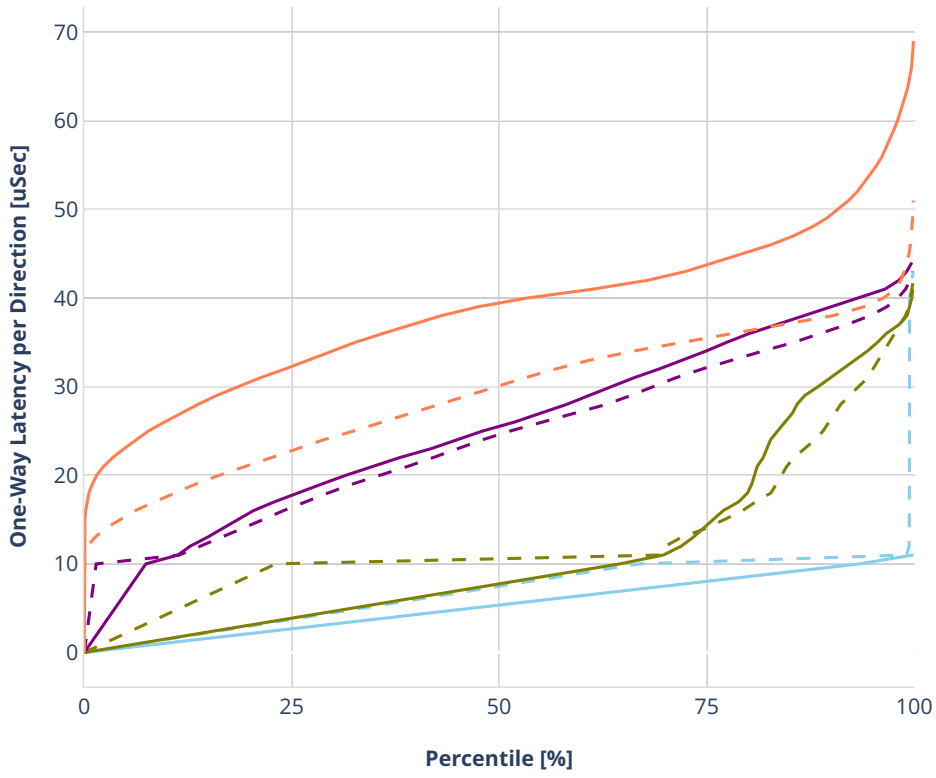

### Latency: dot1q-ip4base

- No-load.
- Low-load, 10% PDR.
- Mid-load, 50% PDR.
- High-load, 90% PDR.