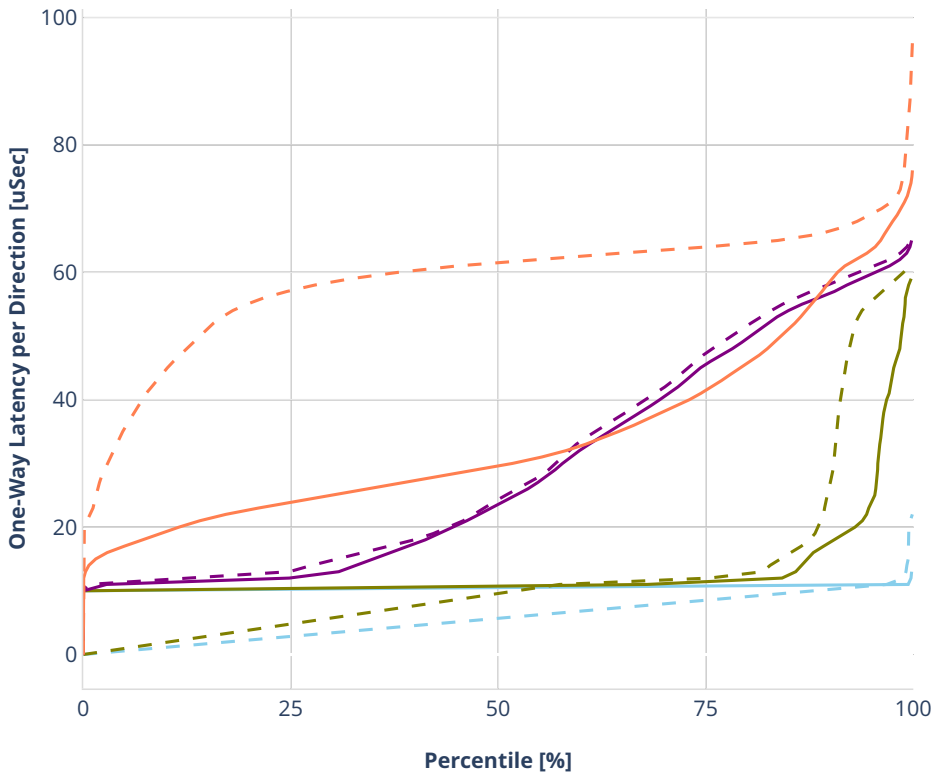

Latency: avf-ethip4udp-ip4scale1000-udpsrcscale15-nat44

- No-load.
- Low-load, 10% PDR.
- Mid-load, 50% PDR.
- High-load, 90% PDR.