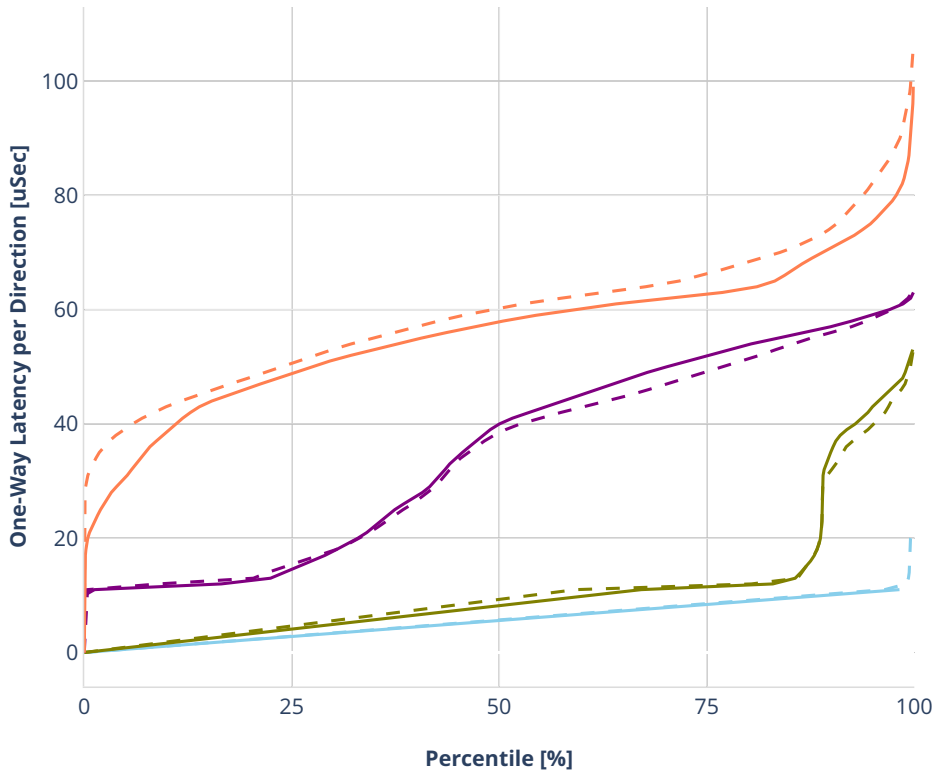

Latency: avf-ethip4udp-ip4base-oacl50sf-10kflows

- No-load.
- Low-load, 10% PDR.
- Mid-load, 50% PDR.
- High-load, 90% PDR.