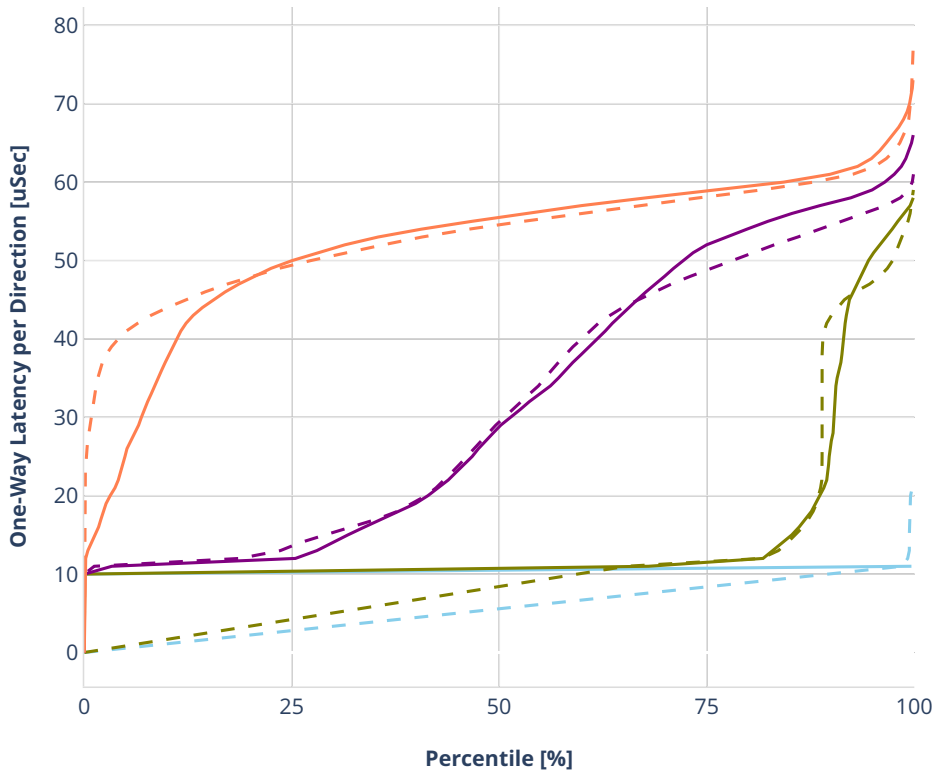

### Latency: avf-ethip4udp-ip4base-iacl50sf-10kflows

- No-load.
- Low-load, 10% PDR.
- Mid-load, 50% PDR.
- High-load, 90% PDR.