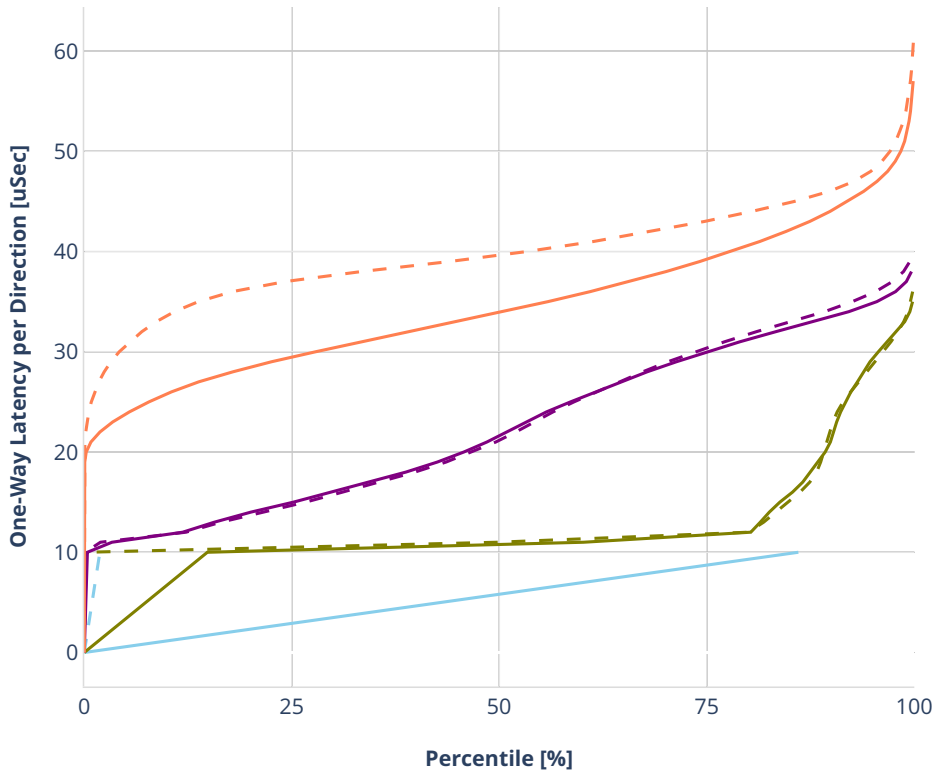

Latency: avf-ethip4-ip4scale2m

- No-load.
- Low-load, 10% PDR.
- Mid-load, 50% PDR.
- High-load, 90% PDR.