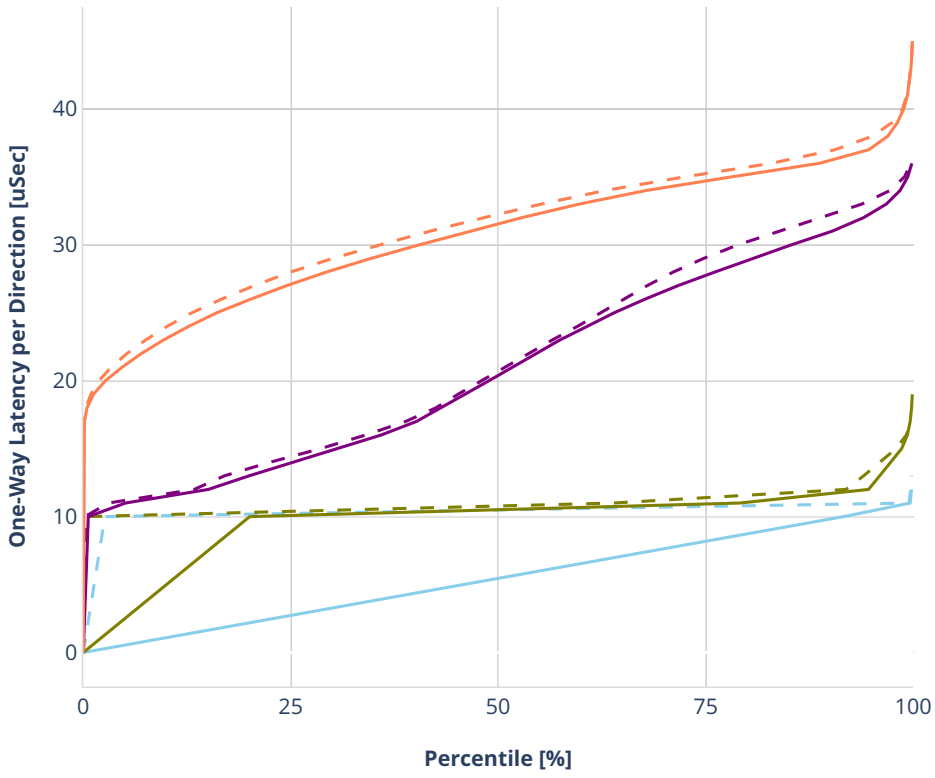

### Latency: avf-ethip4-ip4scale20k

- No-load.
- Low-load, 10% PDR.
- Mid-load, 50% PDR.
- High-load, 90% PDR.