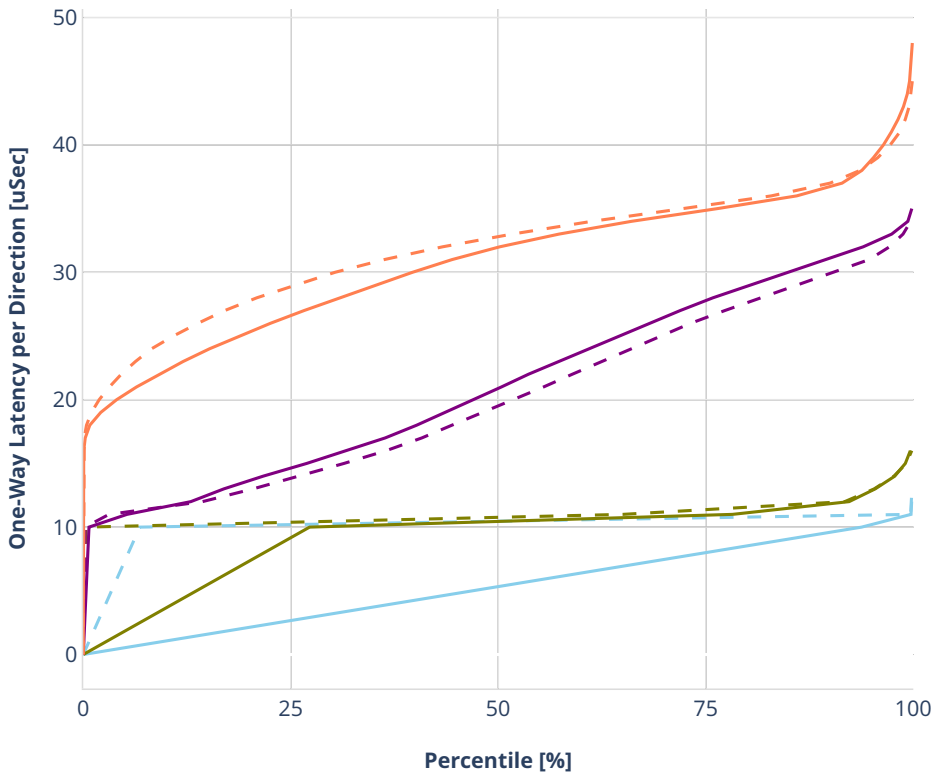

Latency: avf-ethip4-ip4scale20k-rnd

- No-load.
- Low-load, 10% PDR.
- Mid-load, 50% PDR.
- High-load, 90% PDR.