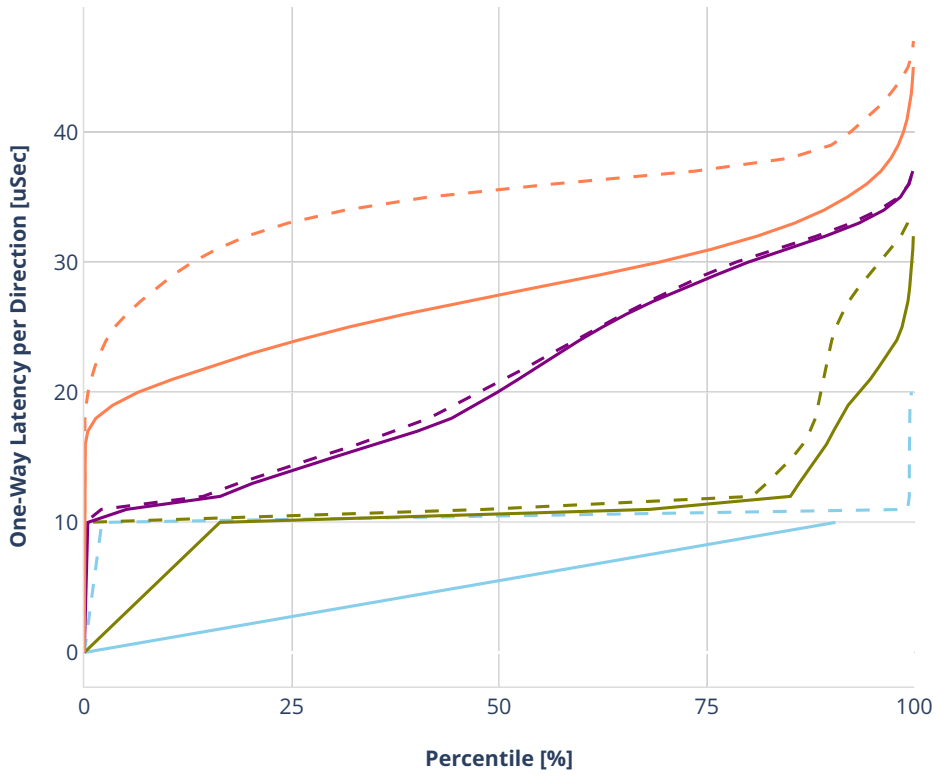

Latency: avf-ethip4-ip4scale200k-rnd

- No-load.
- Low-load, 10% PDR.
- Mid-load, 50% PDR.
- High-load, 90% PDR.