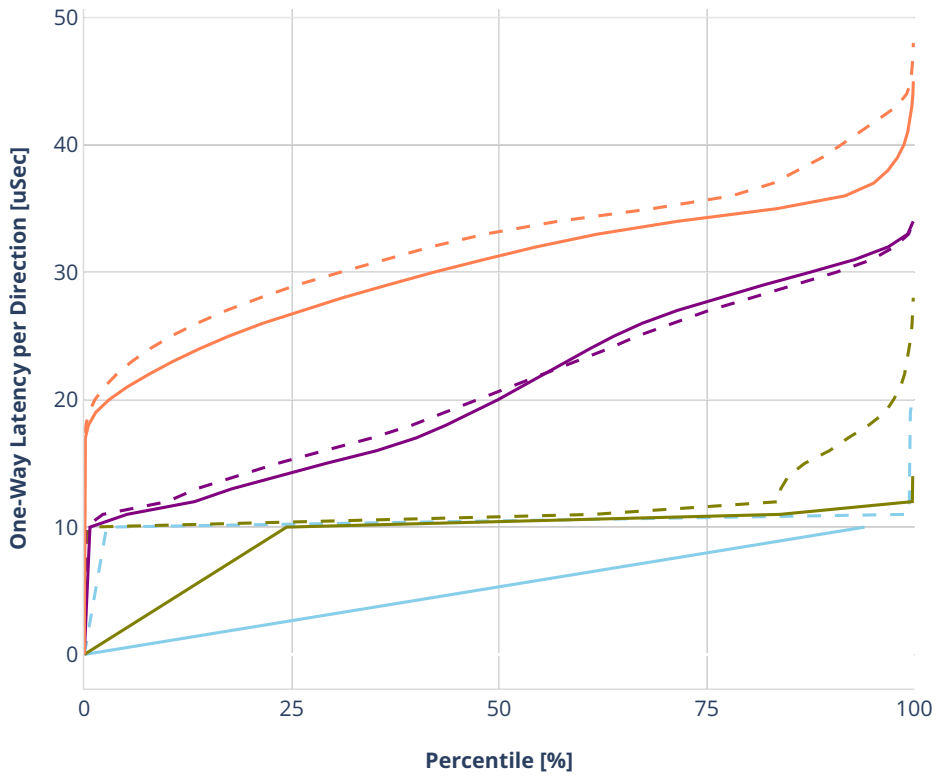

Latency: avf-ethip4-ip4base

- No-load.
- Low-load, 10% PDR.
- Mid-load, 50% PDR.
- High-load, 90% PDR.