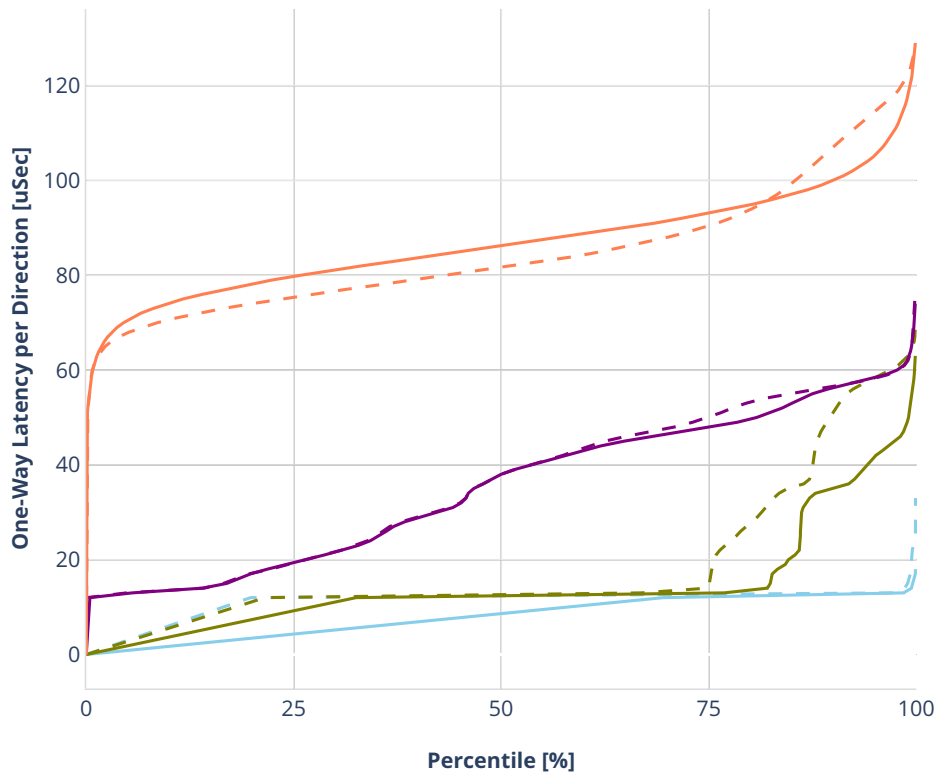

Latency: avf-eth-l2xcbase-eth-2vhostvr1024-1vm

- No-load.
- Low-load, 10% PDR.
- Mid-load, 50% PDR.
- High-load, 90% PDR.