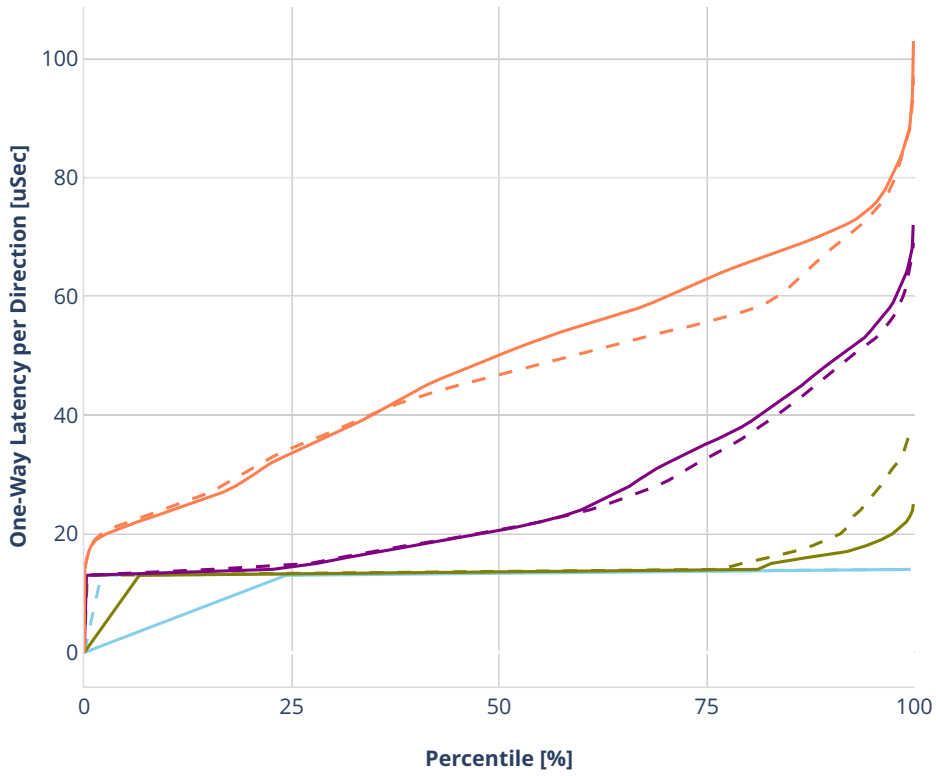

Latency: avf-eth-l2xcbase-eth-2vhostvr1024-1vm-vppl2xc

- No-load.
- Low-load, 10% PDR.
- Mid-load, 50% PDR.
- High-load, 90% PDR.