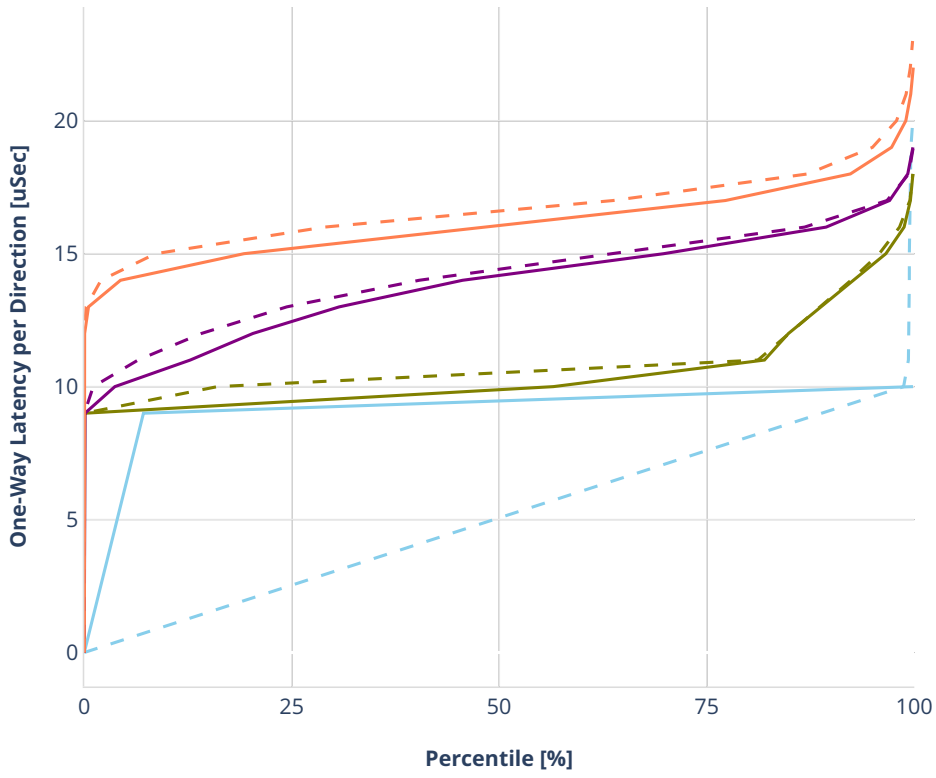

### Latency: avf-eth-l2patch

- No-load.
- Low-load, 10% PDR.
- Mid-load, 50% PDR.
- High-load, 90% PDR.