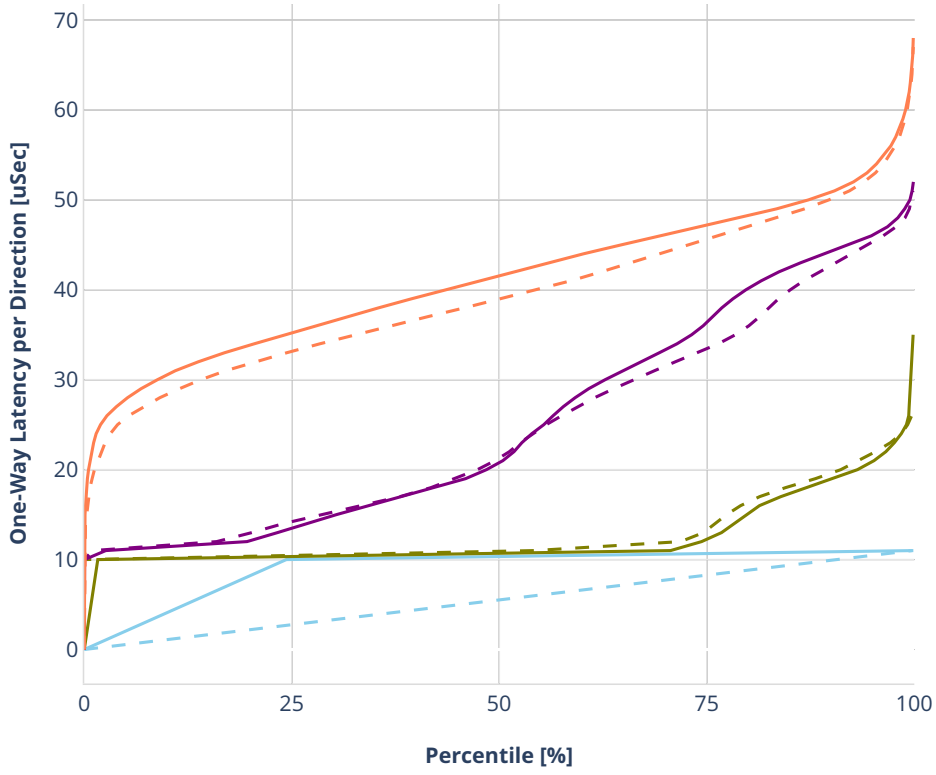

Latency: avf-eth-l2bdscale1mmaclrn

- No-load.
- Low-load, 10% PDR.
- - - Mid-load, 50% PDR.
- - - High-load, 90% PDR.