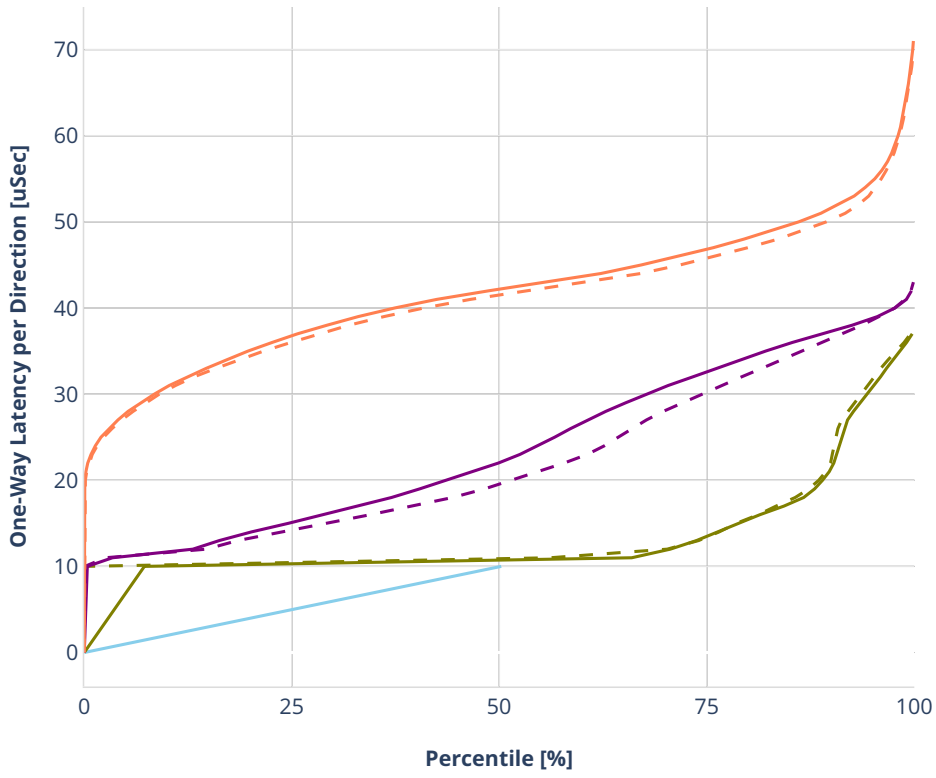

Latency: avf-eth-l2bdscale10kmaclrn

- No-load.
- Low-load, 10% PDR.
- Mid-load, 50% PDR.
- High-load, 90% PDR.