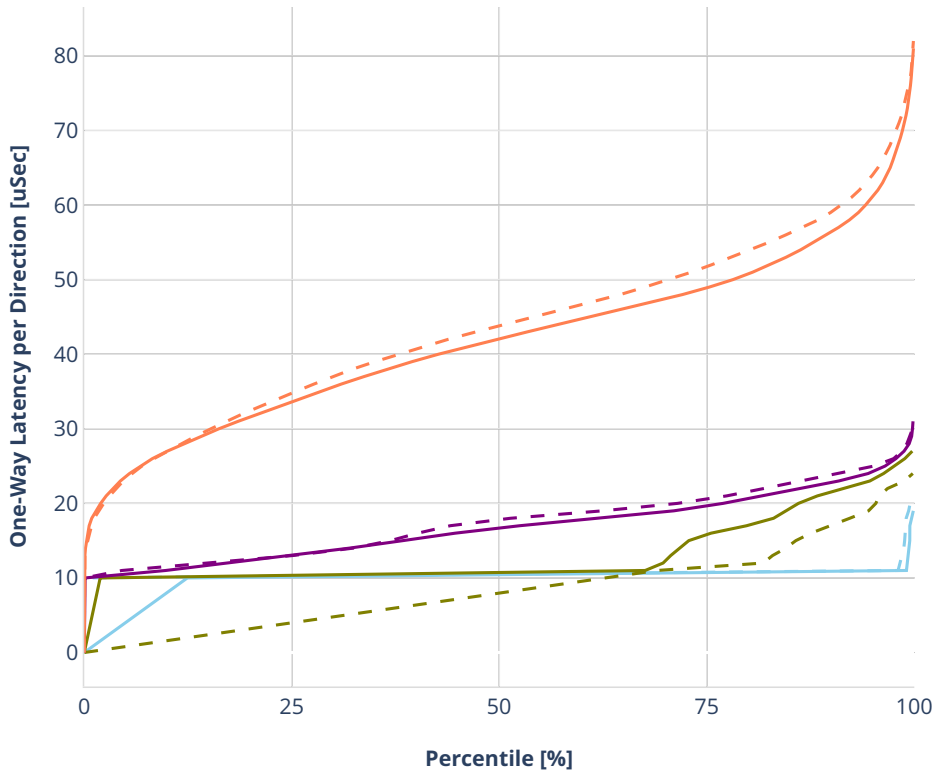

### Latency: avf-eth-l2bdscale100kmaclrn

- No-load.
- Low-load, 10% PDR.
- Mid-load, 50% PDR.
- High-load, 90% PDR.