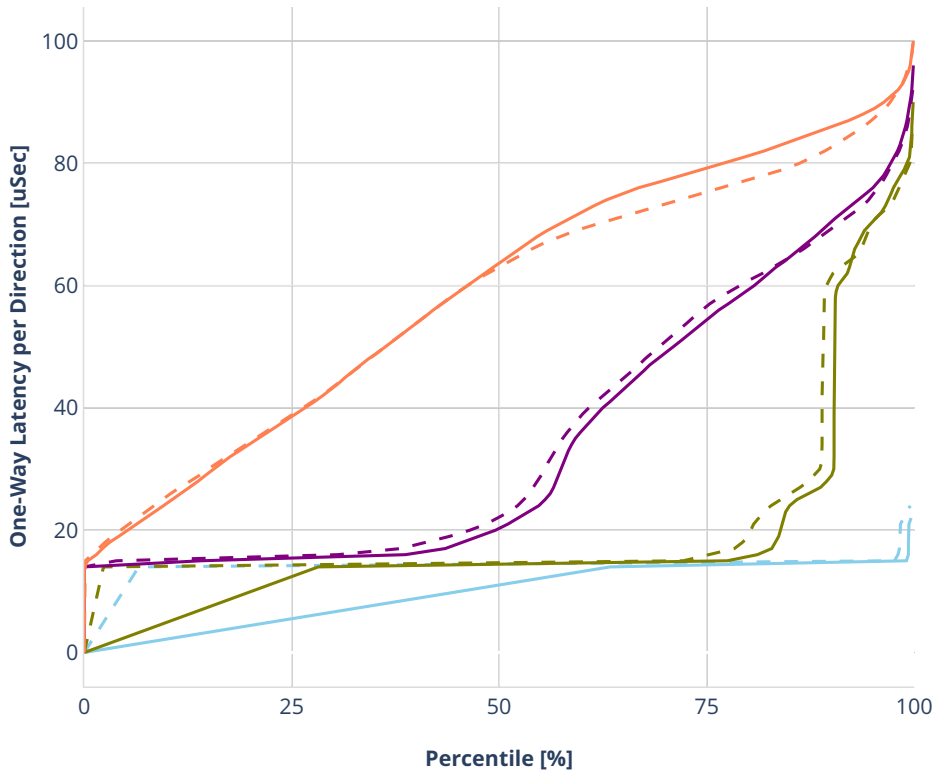

### Latency: avf-eth-l2bdbasemaclrn-eth-2vhostvr1024-1vm-vppl2xc

- No-load.
- Low-load, 10% PDR.
- Mid-load, 50% PDR.
- High-load, 90% PDR.