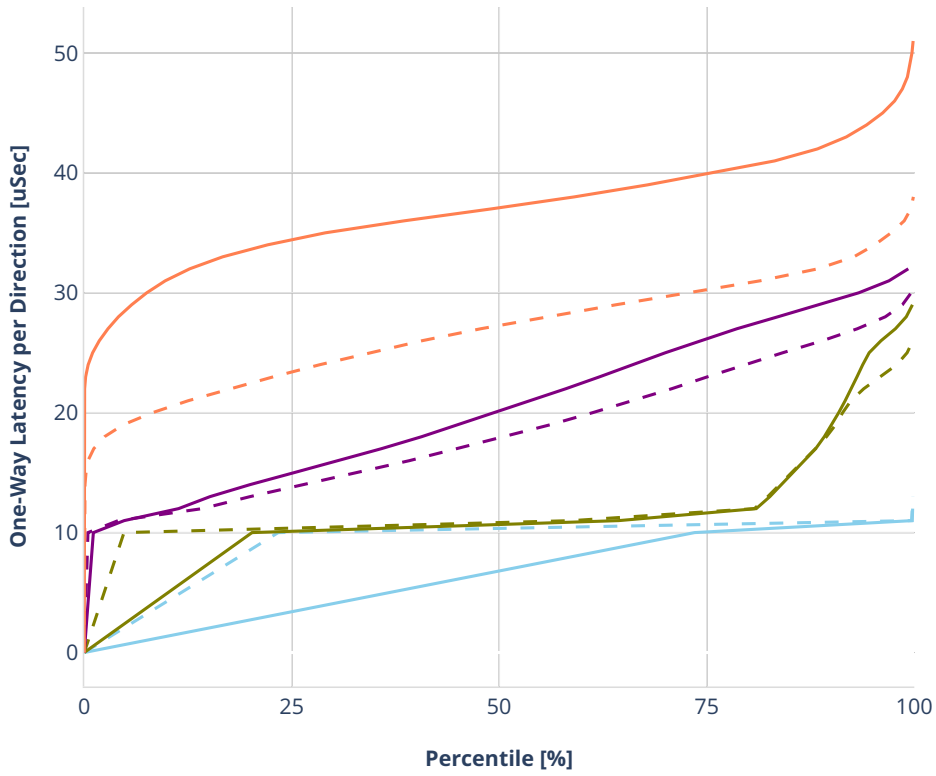

Latency: avf-dot1q-l2xcbase

- No-load.
- Low-load, 10% PDR.
- Mid-load, 50% PDR.
- High-load, 90% PDR.