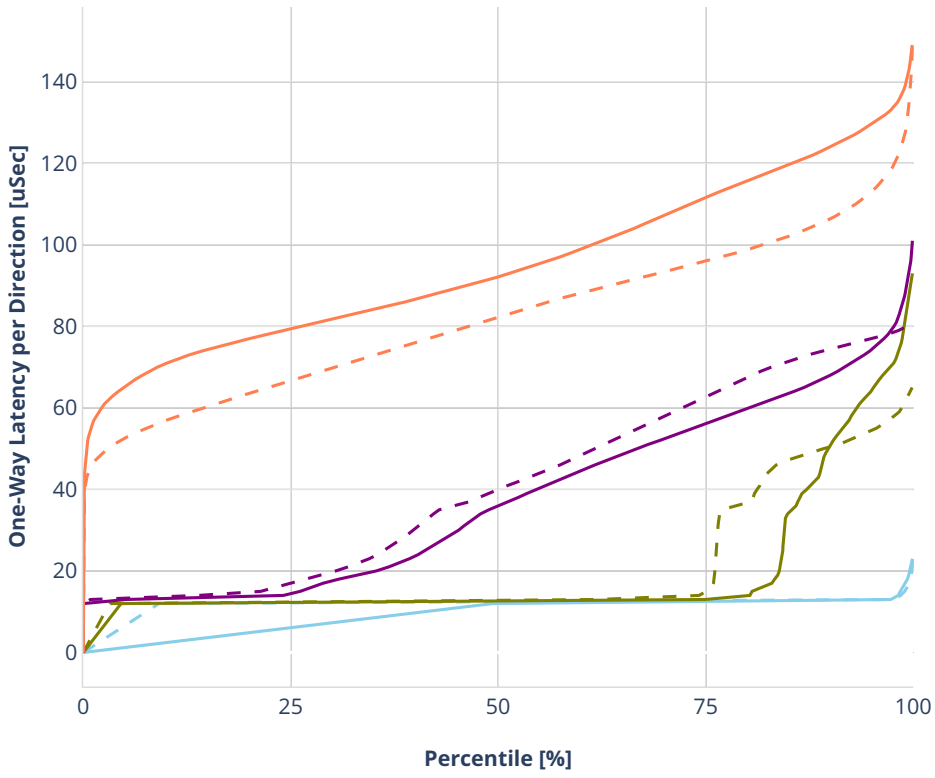

Latency: avf-dot1q-l2xcbase-eth-2vhostvr1024-1vm

- No-load.
- Low-load, 10% PDR.
- Mid-load, 50% PDR.
- High-load, 90% PDR.