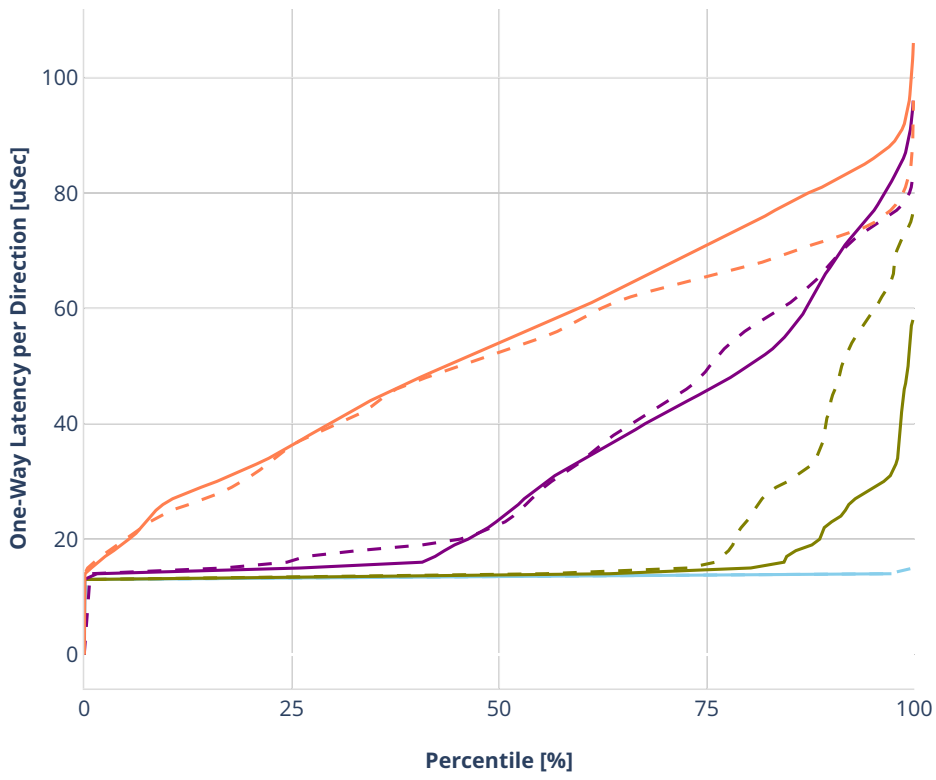

Latency: avf-dot1q-l2xcbase-eth-2vhostvr1024-1vm-vppl2xc

- No-load.
- Low-load, 10% PDR.
- Mid-load, 50% PDR.
- High-load, 90% PDR.