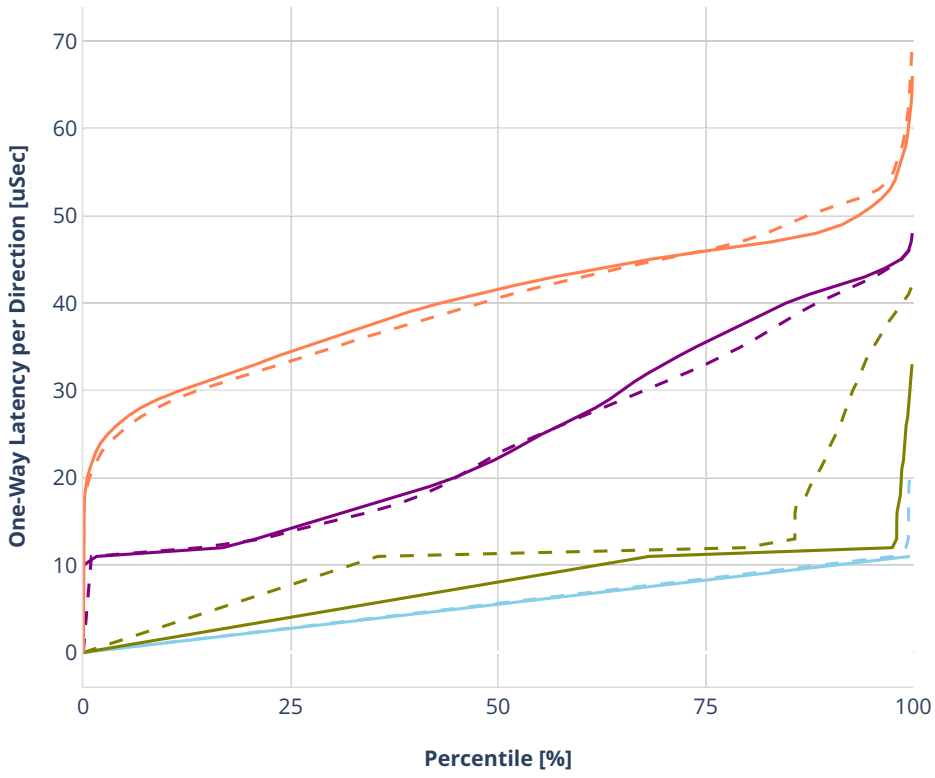

### Latency: avf-dot1q-l2bdbasemaclrn

- No-load.
- Low-load, 10% PDR.
- Mid-load, 50% PDR.
- High-load, 90% PDR.