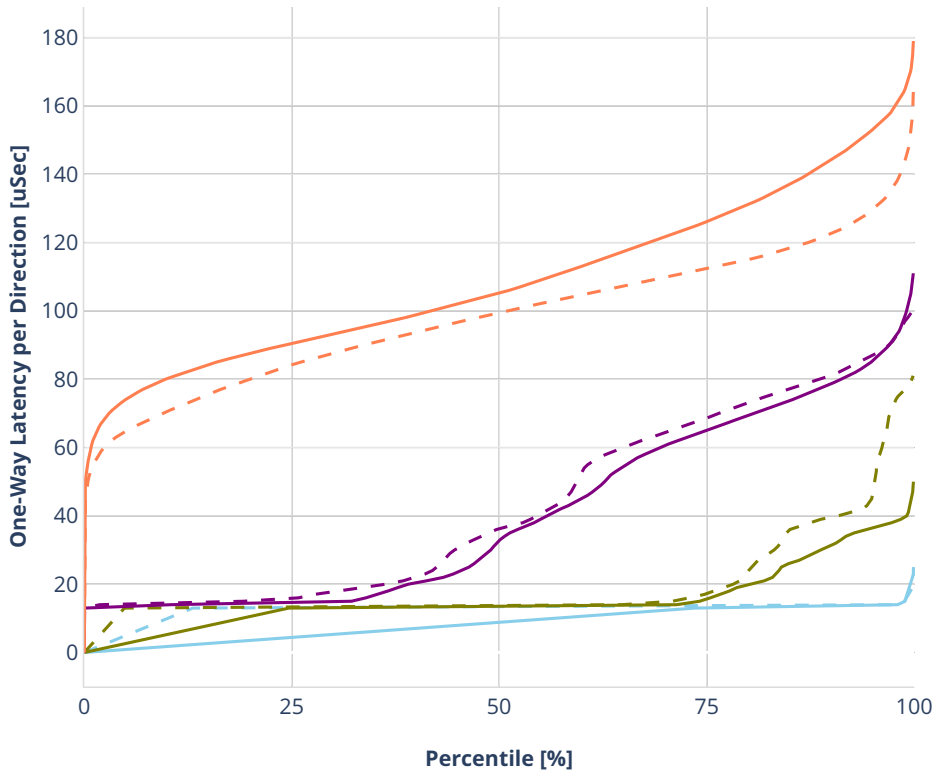

Latency: avf-dot1q-l2bdbasemaclrn-eth-2vhostvr1024-1vm

- No-load.
- Low-load, 10% PDR.
- Mid-load, 50% PDR.
- High-load, 90% PDR.