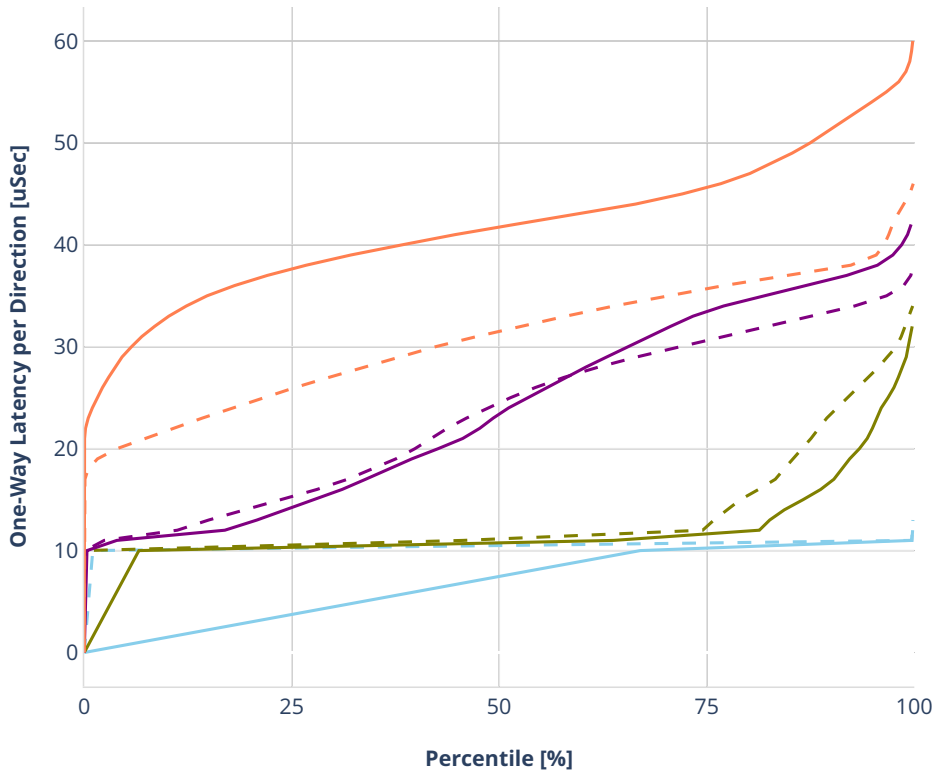

Latency: avf-dot1q-ip4base

- No-load.
- Low-load, 10% PDR.
- Mid-load, 50% PDR.
- High-load, 90% PDR.