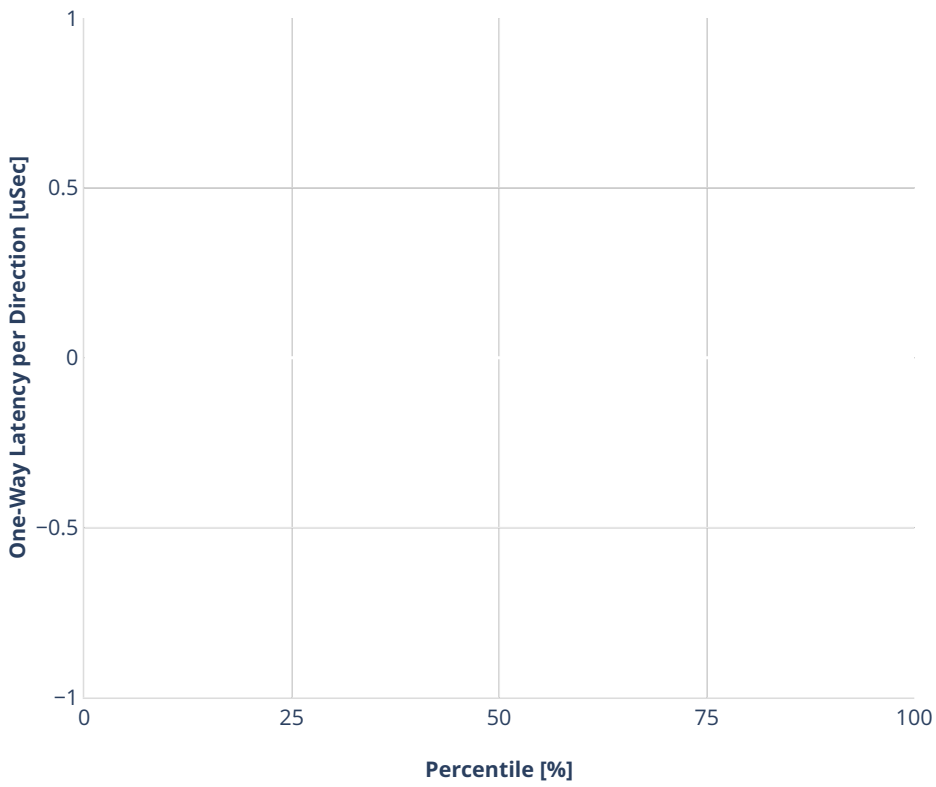

Latency: ethip4vxlan-l2bdbasemaclrn-eth-iacldstbase-aclpermit-2vhostvr1024-1vm

- No-load.
- Low-load, 10% PDR.
- Mid-load, 50% PDR.
- High-load, 90% PDR.